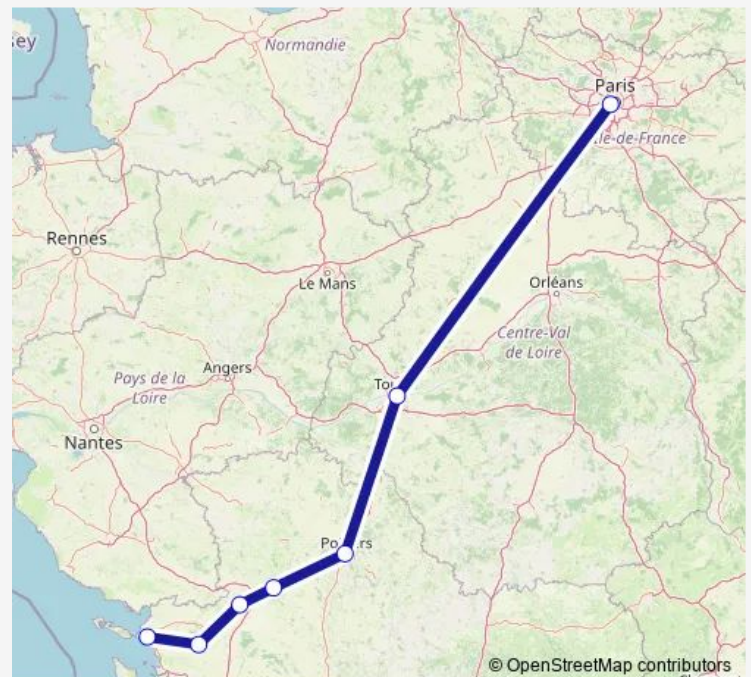

Rail 4211 Paris - Poitiers - La Rochelle Tgv

[Go to website](#)**Direction**

Paris Montparnasse Hall 1 - 2 — La Rochelle

7 stops

[Open route schedule](#)

Paris Montparnasse Hall 1 - 2

Saint-Pierre-des-Corps

Poitiers

Saint-Maixent-L'École

Niort

Surgères

La Rochelle

Route schedule

Paris Montparnasse Hall 1 - 2 — La Rochelle

Monday	06:52-19:19
Tuesday	06:52-19:19
Wednesday	06:52-19:19
Thursday	06:52-19:19
Friday	06:52-20:27
Saturday	06:52-19:19
Sunday	09:14-21:48

Route info

Direction: Paris Montparnasse Hall 1 - 2

Stops: 7

Trip Duration: 3 hour 28 min

■ 4211 — Paris - Poitiers - La Rochelle Tgv

Direction

Bordeaux Saint-Jean — Paris Montparnasse Hall 1 - 2

2 stops

Route info

Direction: Bordeaux Saint-Jean

Stops: 2

Trip Duration: 2 hour 9 min

Direction

Paris Montparnasse Hall 1 - 2 — Poitiers

6 stops

[Open route schedule](#)