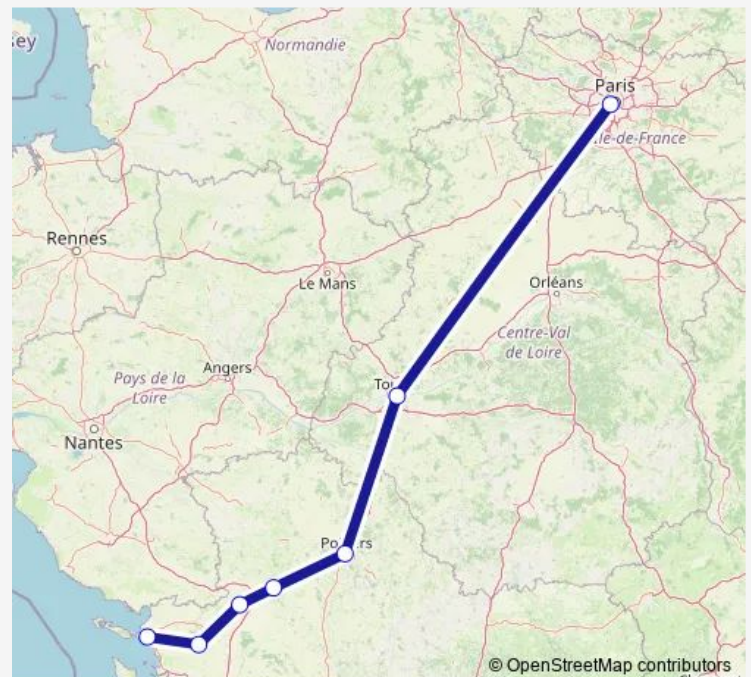

Rail 421i Paris - Poitiers - La Rochelle Tgv

[Go to website](#)**Direction**

Paris Montparnasse Hall 1 - 2 — La Rochelle

7 stops

[Open route schedule](#)

Paris Montparnasse Hall 1 - 2

Saint-Pierre-des-Corps

Poitiers

Saint-Maixent-L'École

Niort

Surgères

La Rochelle

Route schedule

Paris Montparnasse Hall 1 - 2 — La Rochelle

Monday	06:52-19:19
Tuesday	06:52-19:19
Wednesday	06:52-19:19
Thursday	06:52-19:19
Friday	06:52-20:27
Saturday	06:52-19:19
Sunday	09:14-21:48

Route info

Direction: Paris Montparnasse Hall 1 - 2

Stops: 7

Trip Duration: 3 hour 11 min

■ 421i — Paris - Poitiers - La Rochelle Tgv

Direction

Bordeaux Saint-Jean — Paris Montparnasse Hall 1 - 2

2 stops

Route info

Direction: Bordeaux Saint-Jean

Stops: 2

Trip Duration: 2 hour 9 min

Direction

Paris Montparnasse Hall 1 - 2 — Poitiers

6 stops

[Open route schedule](#)