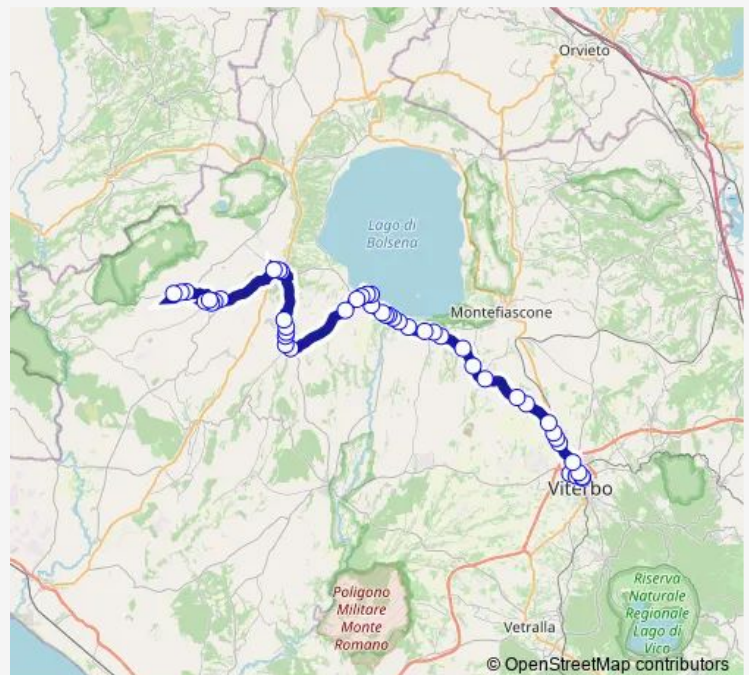

Route schedule

VITERBO | Riello # f641 — Farnese | Piazza Umberto I # f407

Monday	19:35
Tuesday	19:35
Wednesday	19:35
Thursday	19:35
Friday	19:35
Saturday	19:30
Sunday	—

Route info

Direction: VITERBO | Riello # f641

Stops: 49

Trip Duration: 1 hour 10 min

Viterbo - Farnese # Va812d

Marta | Piazza Umberto I # f618

MARTA | Via Capodimonte Via Roma # f726

MARTA | Via Capodimonte Via Matteotti # f727

MARTA | Via Verentana Via Terrarossa # f728