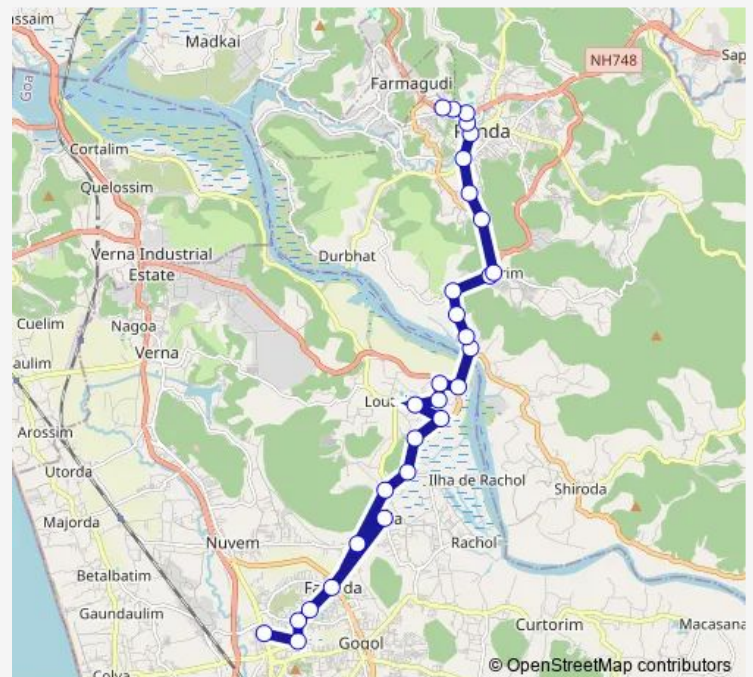

### Route schedule

Margao KTC Bus Stand — Ponda KTC Bus Stand

Monday 06:10

Tuesday 06:10

Wednesday 06:10

Thursday 06:10

Friday 06:10

Saturday 06:10

### Route info

Direction: Margao KTC Bus Stand

Stops: 29

Trip Duration: 0 hour 40 min

■ Pnj19 — Ponda - Margao

Cona Stop

Dhavli

Ponda Tisk