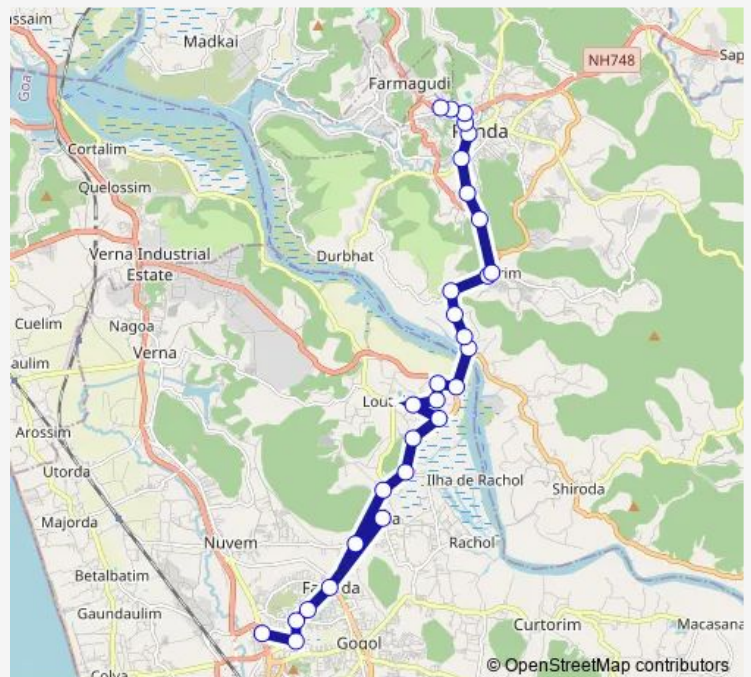

Bori Sanquar

Kalmamal

Top Cola

Route schedule

Margao KTC Bus Stand — Ponda KTC Bus Stand

Monday 06:10

Tuesday 06:10

Wednesday 06:10

Thursday 06:10

Friday 06:10

Saturday 06:10

Sunday 06:10

Route info

Direction: Margao KTC Bus Stand

Stops: 29

Trip Duration: 0 hour 40 min