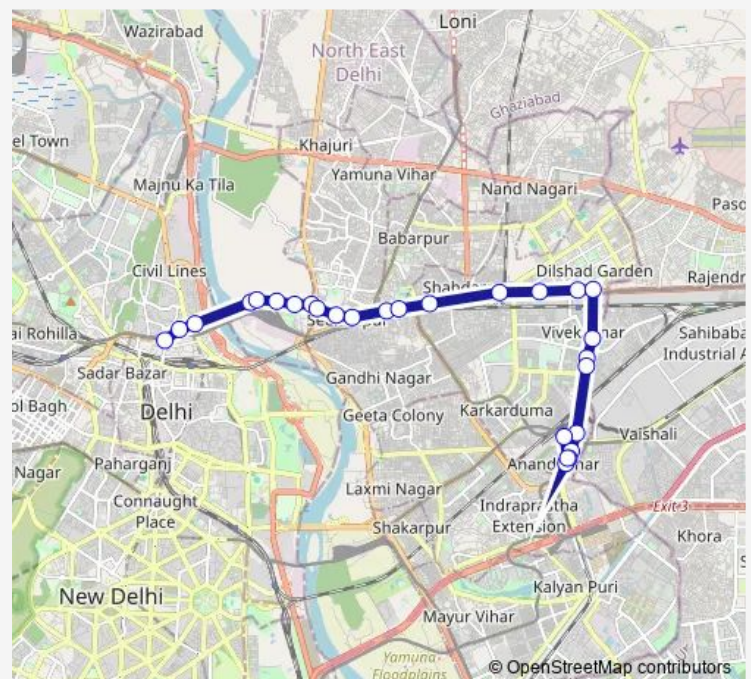

### Direction

Mori Gate Terminal — Anand Vihar Isbt Terminal

27 stops

[Open route schedule](#)

Mori Gate Terminal

Isbt Nityanand Marg

Isbt Bridge

Metro Train Depot

### Route schedule

Mori Gate Terminal — Anand Vihar Isbt Terminal

Monday 06:18-22:14

Tuesday 06:18-22:14

Wednesday 06:18-22:14

Thursday 06:18-22:14

Friday 06:18-22:14

Saturday 06:18-22:14

Sunday 06:18-22:14

### Route info

Direction: Mori Gate Terminal

Stops: 27

Trip Duration: 0 hour 59 min

■ 221up

Anand Vihar Isbt Main Road

Maharaj Pur Check Post

Gazipur Depot