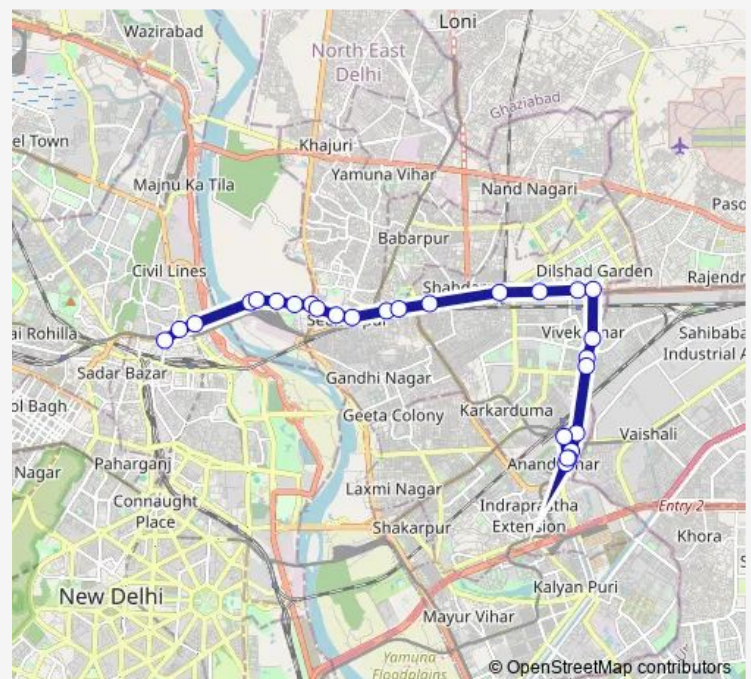

### Direction

Mori Gate Terminal — Anand Vihar Isbt Terminal

27 stops

[Open route schedule](#)

Mori Gate Terminal

Isbt Nityanand Marg

Isbt Bridge

Metro Train Depot

### Route schedule

Mori Gate Terminal — Anand Vihar Isbt Terminal

Monday 06:18-22:14

Tuesday 06:18-22:14

Wednesday 06:18-22:14

Thursday 06:18-22:14

Friday 06:18-22:14

Saturday 06:18-22:14

Sunday 06:18-22:14

### Route info

Direction: Mori Gate Terminal

Stops: 27

Trip Duration: 0 hour 59 min

■ 221up

BusMaps

Anand Vihar Isbt Main Road

Maharaj Pur Check Post