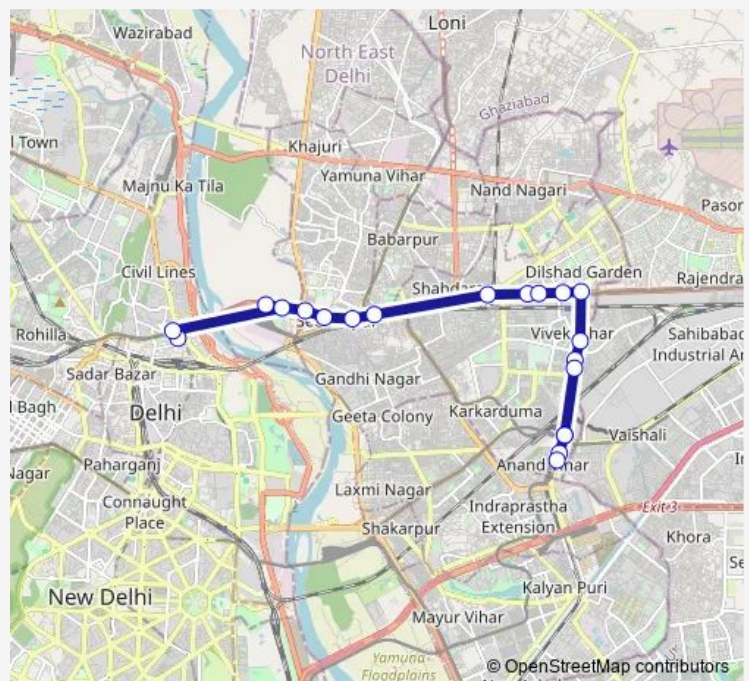

Gazipur Depot

Anand Vihar Isbt Main Road

Route schedule

Isbt Kashmere Gate Terminal — Anand Vihar Isbt Main Road

Monday 06:20-21:05

Tuesday 06:20-21:05

Wednesday 06:20-21:05

Thursday 06:20-21:05

Friday 06:20-21:05

Saturday 06:20-21:05

Sunday 06:20-21:05

Route info

Direction: Isbt Kashmere Gate Terminal

Stops: 20

Trip Duration: 0 hour 59 min

■ 221up

221up Bus time schedules and route maps are available in an offline PDF at busmaps.com. Use the busmaps.com website to see live bus times, train schedule or subway schedule, and step-by-step directions for all public transit in Delhi