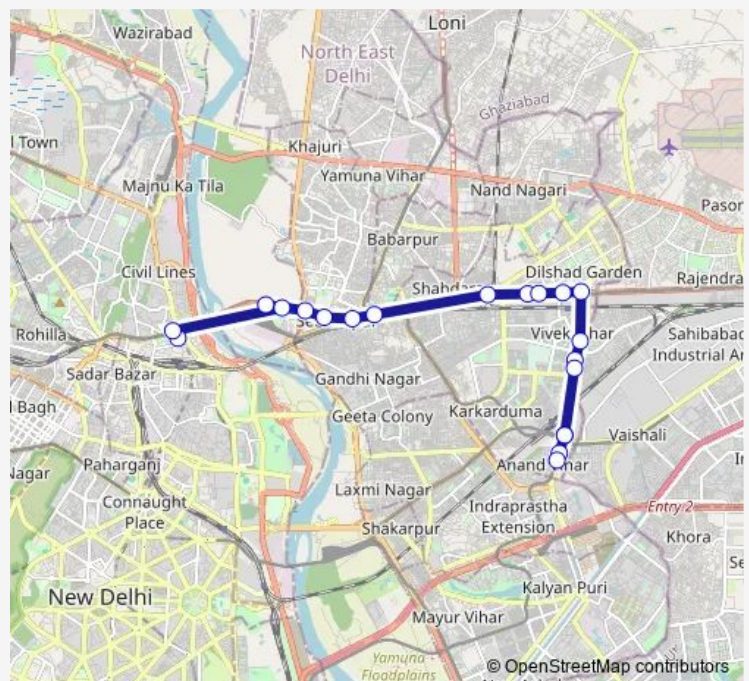

Shahdara Border GT Road

Surya Nagar (Gazipur Road)

Ram Prastha Temple

Ram Prastha Crossing

Anand Vihar Isbt Main Road

Maharaj Pur Check Post

Gazipur Depot

Anand Vihar Isbt Main Road

### Route schedule

Isbt Kashmere Gate Terminal — Anand Vihar Isbt Main Road

Monday 06:20-21:05

Tuesday 06:20-21:05

Wednesday 06:20-21:05

Thursday 06:20-21:05

Friday 06:20-21:05

Saturday 06:20-21:05

Sunday 06:20-21:05

### Route info

Direction: Isbt Kashmere Gate Terminal

Stops: 20

Trip Duration: 0 hour 59 min

■ 221up

221up Bus time schedules and route maps are available in an offline PDF at [busmaps.com](https://busmaps.com). Use the [busmaps.com](https://busmaps.com) website to see live bus times, train schedule or subway schedule, and step-by-step directions for all public transit in Delhi