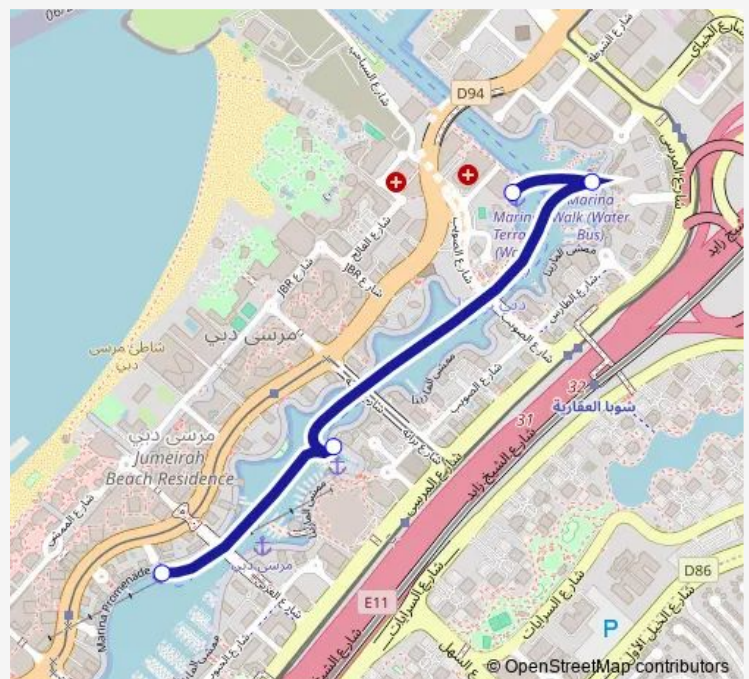

Ferry Bm1 Marina Promenade MTS - Marina Terrece Mts

[Go to website](#)

Direction

Marina Terrace Marine Transport Station — Marina Promenade Marine Transport Station

4 stops

[Open route schedule](#)

Marina Terrace Marine Transport Station

Marina Walk Marine Transport Station 1

Marina Mall Marine Transport Station 1

Marina Promenade Marine Transport Station

Route schedule

Marina Terrace Marine Transport Station — Marina Promenade Marine Transport Station

Monday	10:00-22:47
Tuesday	10:00-22:47
Wednesday	10:00-22:47
Thursday	10:00-22:47
Friday	13:57-23:46
Saturday	10:00-23:47
Sunday	10:00-23:12

Route info

Direction: Marina Terrace Marine Transport Station

Stops: 4

Trip Duration: 0 hour 28 min

Direction

Marina Promenade Marine Transport Station — Marina Terrace Marine Transport Station

4 stops

[Open route schedule](#)

Marina Promenade Marine Transport Station