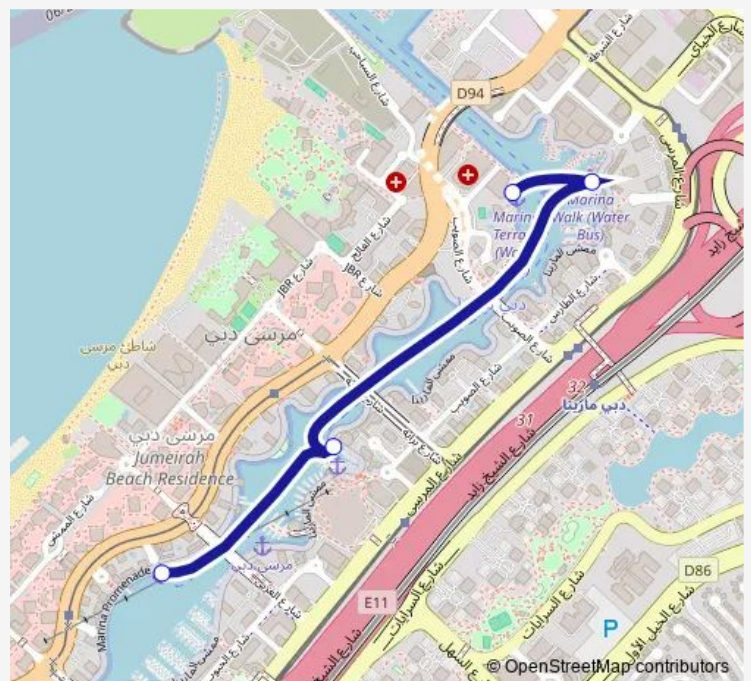

Ferry BM1 Marina Promenade MTS - Marina Terrece Mts

[Go to website](#)

Direction

Marina Terrace Marine Transport Station — Marina Promenade Marine Transport Station

4 stops

[Open route schedule](#)

Marina Terrace Marine Transport Station

Marina Walk Marine Transport Station 1

Marina Mall Marine Transport Station 1

Marina Promenade Marine Transport Station

Route schedule

Marina Terrace Marine Transport Station — Marina Promenade Marine Transport Station

Monday	10:00-22:47
Tuesday	10:00-22:47
Wednesday	10:00-22:47
Thursday	10:00-22:47
Friday	13:57-23:46
Saturday	10:00-23:47
Sunday	10:00-23:12

Route info

Direction: Marina Terrace Marine Transport Station

Stops: 4

Trip Duration: 0 hour 28 min

BM1 — Marina Promenade MTS - Marina Terrece Mts

Direction

Marina Promenade Marine Transport Station — Marina Terrace Marine Transport Station

4 stops

[Open route schedule](#)