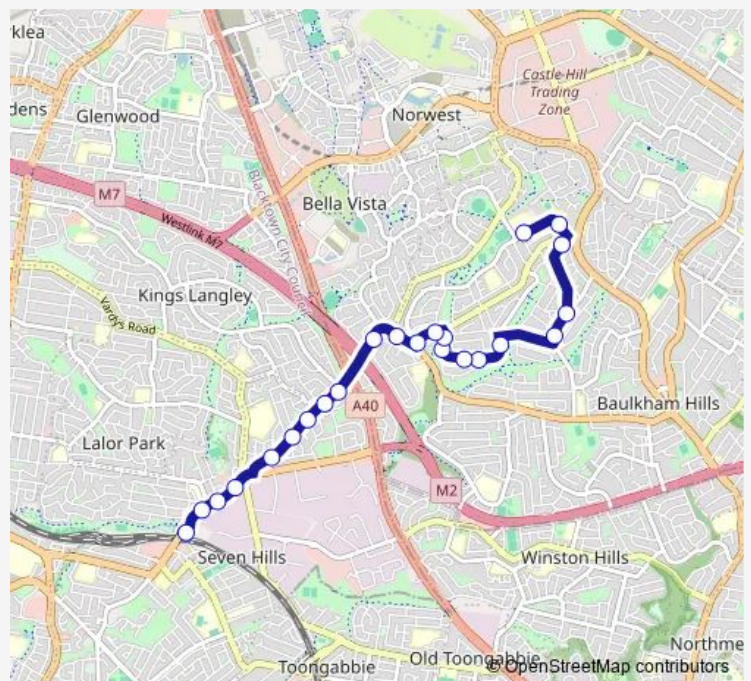

Seven Hills Rd Before Solander Rd

Seven Hills Rd At Monaro St

Seven Hills Rd After Nattai St

Seven Hills Rd Opp Marnpar Rd

Prospect Hwy After Station Rd

Prospect Hwy Opp Lucas Rd

Route schedule

Crestwood High School, Chapel Lane — Seven Hills Station, Stand A

Monday 15:30

Tuesday 15:30

Wednesday 15:30

Thursday 15:30

Friday 15:30

Saturday —

Sunday —

Route info

Direction: Crestwood High School, Chapel Lane

Stops: 23

Trip Duration: 0 hour 28 min

2604 — Crestwood HS to Seven Hills Station

Prospect Hwy Opp Hope St

Seven Hills Station, Stand A

2604 School Bus time schedules and route maps are available in an offline PDF at busmaps.com. Use the busmaps.com website to see live bus times, train schedule or subway schedule, and step-by-step directions for all public transit in Parramatta