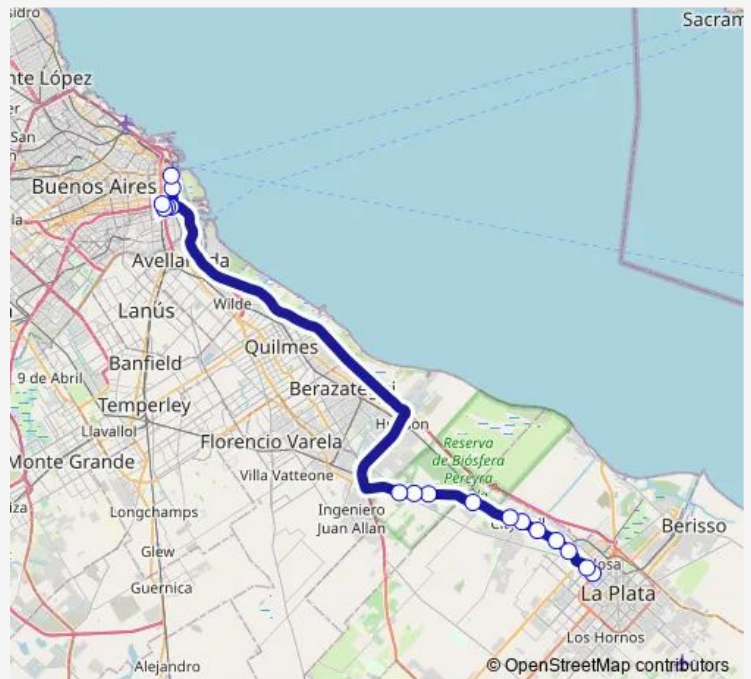

Bus 195B Jnamba195

[Go to website](#)

**Direction**  
 Avenida 13 Y Calle 531 — 631 Alem Leandro N. Av.  
 17 stops  
[Open route schedule](#)

- Avenida 13 Y Calle 531
- Avenida 13 Y C526
- Camino Parque Centenario Y C511
- Camino Parque Centenario Y Est. Gonnet
- Camino Parque Centenario Y C489
- Camino Parque Centenario Y City Bell
- Camino Parque Centenario Y Balcarce
- Camino Parque Centenario Y Plaza Villa Elisa
- Camino Parque Centenario Y Vucetich
- Camino Parque Centenario\_Esc. Policias Julio Danta
- NA Y Na
- 373 Garay Juan DE Av.
- 621 Garay Juan DE Av.
- 821 Garay Juan DE Av.
- 918 SAN Juan Av.
- 186 Paseo Colon Av.
- 631 Alem Leandro N. Av.

**Route schedule**  
 Avenida 13 Y Calle 531 — 631 Alem Leandro N. Av.

Monday	02:00-23:00
Tuesday	02:00-23:00
Wednesday	02:00-23:00
Thursday	02:00-23:00
Friday	02:00-23:00
Saturday	02:00-23:00
Sunday	02:00-23:00

**Route info**  
 Direction: Avenida 13 Y Calle 531  
 Stops: 17  
 Trip Duration: 1 hour 39 min

195B Bus time schedules and route maps are available in an offline PDF at [busmaps.com](https://busmaps.com). Use the [busmaps.com](https://busmaps.com) website to see live bus times, train schedule or subway schedule, and step-by-step directions for all public transit in La Plata

The schedule is provided in the local timezone. Times with "(+1)" indicate departures on the next day.

PDF file created on 2025-01-16

2024 BusMaps.com - All Rights Reserved