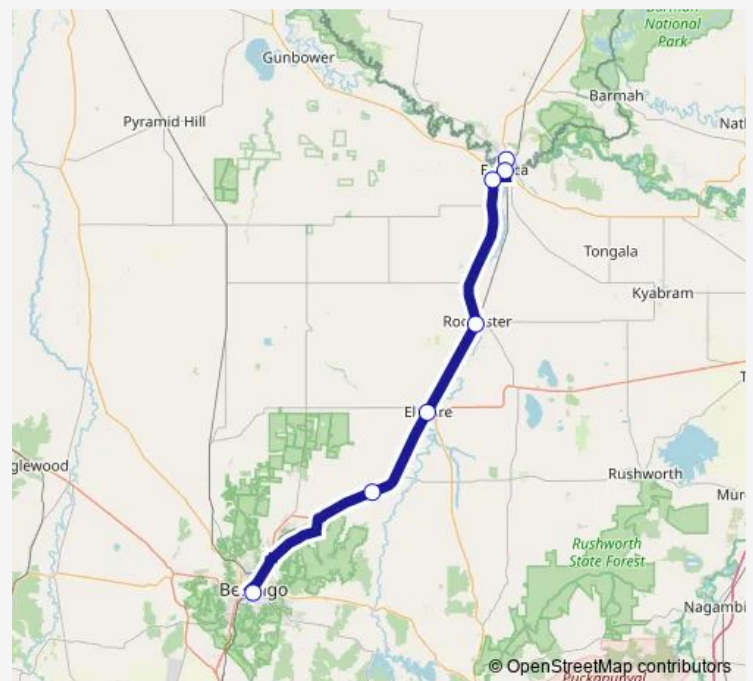

Direction

Bendigo Station/Railway Pl (Bendigo) — Murray River Council/Cobb Hwy (Moama (NSW))

7 stops

[Open route schedule](#)

Bendigo Station/Railway Pl (Bendigo)

Goornong Station/Midland Hwy (Goornong)

Elmore Station/Northern Hwy (Elmore)

Friday

08:30-14:20

Saturday

—

Sunday

—

Route info

Direction: Bendigo Station/Railway Pl (Bendigo)

Stops: 7

Trip Duration: 1 hour 25 min

Direction

Murray River Council/Cobb Hwy (Moama (NSW)) —
Bendigo Station/Railway Pl (Bendigo)

7 stops

[Open route schedule](#)

Murray River Council/Cobb Hwy (Moama (NSW))

Sunday 12:35

Route info

Direction: Murray River Council/Cobb Hwy (Moama (NSW))

Stops: 7

Trip Duration: 1 hour 30 min

Direction

Bendigo Station/Railway Pl (Bendigo) — Murray River Council/Cobb Hwy (Moama (NSW))