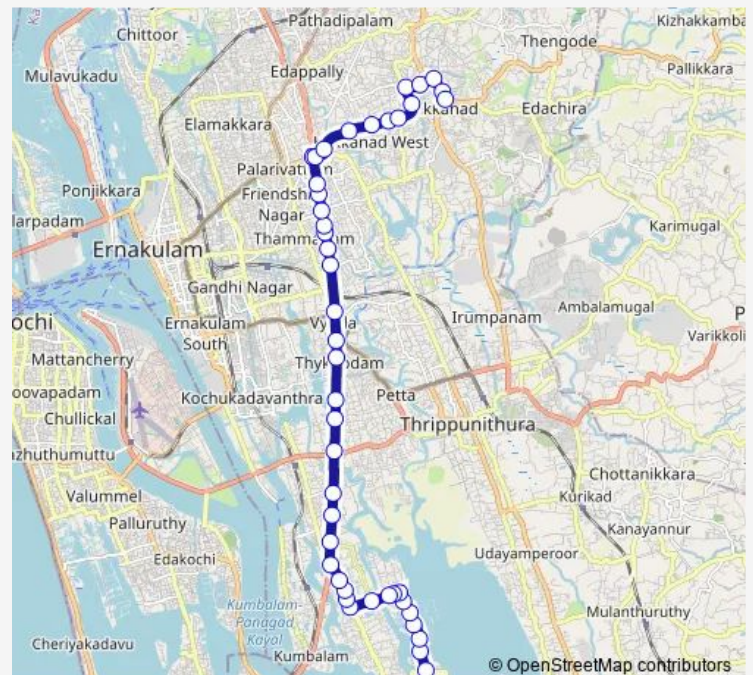

Thursday 06:00

Friday 06:00

Saturday 06:00

Sunday 06:00

Route info

Direction: Chathamma

Stops: 44

Trip Duration: 0 hour 59 min