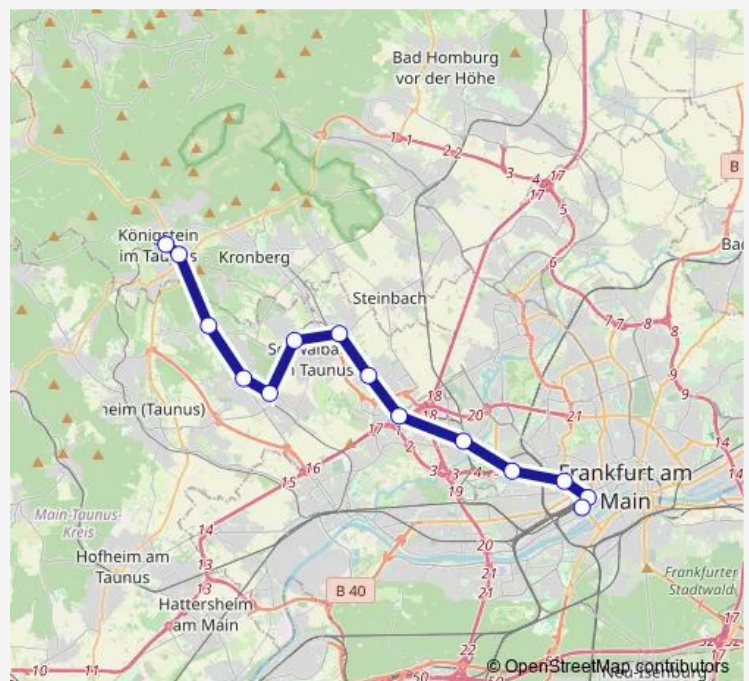

### Direction

Königstein (Taunus) Stadtmitte — Frankfurt (Main) Hauptbahnhof/Fernbusterminal

14 stops

[Open route schedule](#)

Königstein (Taunus) Stadtmitte

Königstein (Taunus) Kreisel

Bad Soden (Taunus)-Neuenhain Sandwiese

Frankfurt (Main) Katharinenkreisel

Frankfurt (Main) Festhalle/Messe

Frankfurt (Main) Hauptbahnhof

Frankfurt (Main) Hauptbahnhof/Fernbusterminal

### Route schedule

Königstein (Taunus) Stadtmitte — Frankfurt (Main) Hauptbahnhof/Fernbusterminal

Monday 02:43

Tuesday 02:43

Wednesday 02:43

Thursday 02:43

Friday 02:43

Saturday —

### Route info

Direction: Königstein (Taunus) Stadtmitte

Stops: 14

Trip Duration: 0 hour 57 min

S3N