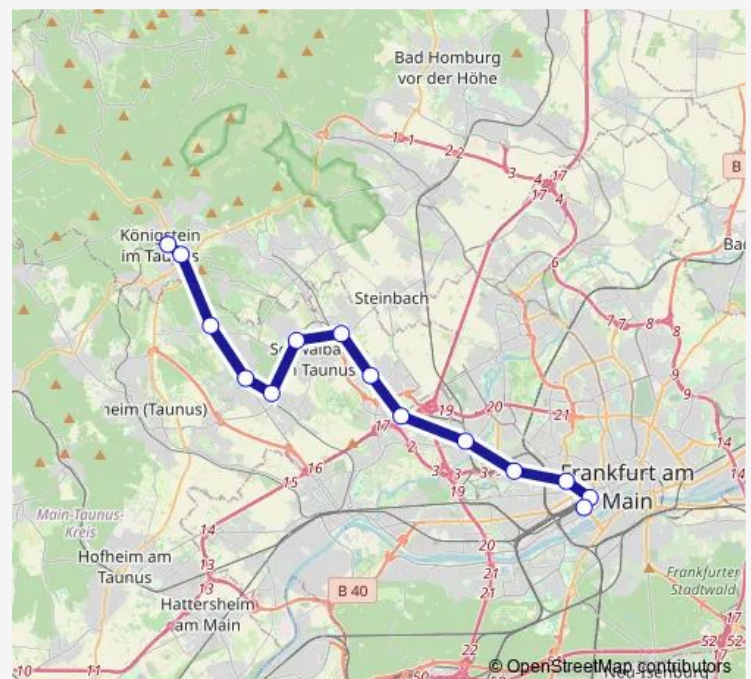

### Direction

Königstein (Taunus) Stadtmitte — Frankfurt (Main) Hauptbahnhof/Fernbusterminal

14 stops

[Open route schedule](#)

Königstein (Taunus) Stadtmitte

Königstein (Taunus) Kreisel

Bad Soden (Taunus)-Neuenhain Sandwiese

Frankfurt (Main) Katharinenkreisel

Frankfurt (Main) Festhalle/Messe

Frankfurt (Main) Hauptbahnhof

Frankfurt (Main) Hauptbahnhof/Fernbusterminal

### Route schedule

Königstein (Taunus) Stadtmitte — Frankfurt (Main) Hauptbahnhof/Fernbusterminal

Monday 02:43

Tuesday 02:43

Wednesday 02:43

Thursday 02:43

Friday 02:43

Saturday —

### Route info

Direction: Königstein (Taunus) Stadtmitte

Stops: 14

Trip Duration: 0 hour 57 min

■ S3n