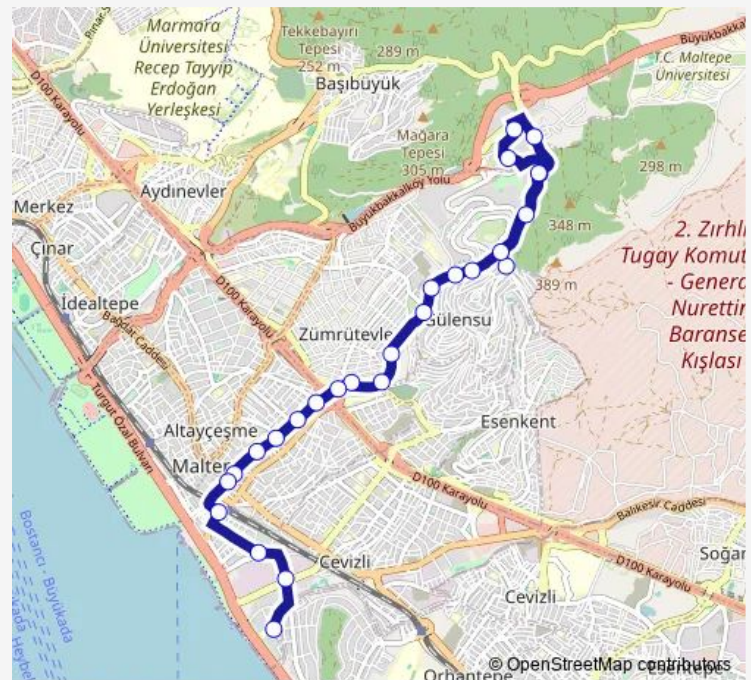

Feyzullah Caddesi

Feyzullah Cad.

Polis Merkezi

Telefon Santrali

Route schedule

Gülensu Mahallesi — Bezmialem Vakif Üni. Arkasi

Monday	06:00
Tuesday	06:00
Wednesday	06:00
Thursday	06:00
Friday	06:00
Saturday	06:00
Sunday	06:00

Route info

Direction: Gülensu Mahallesi

Stops: 26

Trip Duration: 0 hour 25 min

■ Bezmialem Vakif Ünv. Hastanesi - Gülsuyu - Gülensu — Maltepe - Gülsuyu - Gülensu **BusMaps**

Feyzullah Cad.

Şehit Nedim Özpolat Sk.

Monday 06:00

Tuesday 06:00

Wednesday 06:00

Thursday 06:00

Friday 06:00

Saturday 06:00

Sunday 06:00

Route info