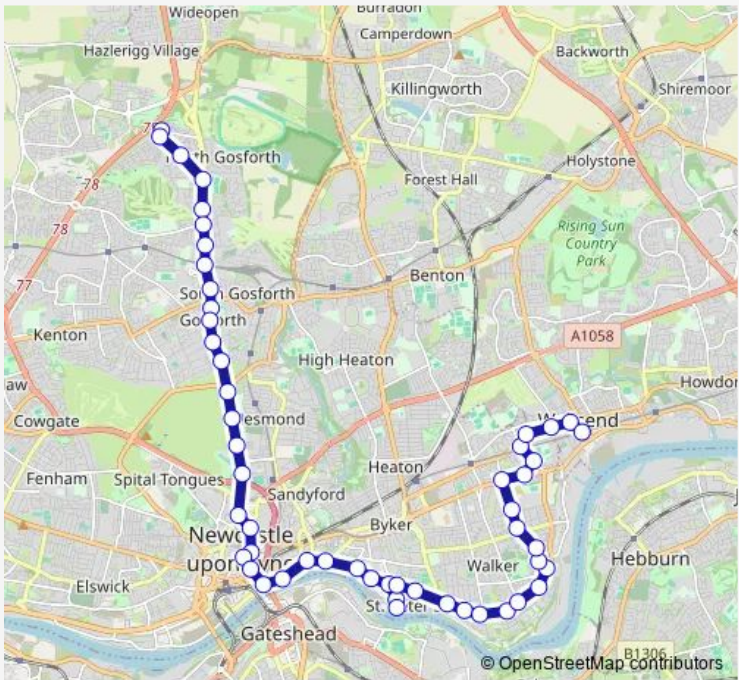

Bus Q3X Brunton Park - Wallsend

[Go to website](#)

**Direction**  
 Brunton Lane-Farm Cottages — Wallsend Interchange  
 52 stops  
[Open route schedule](#)

- Brunton Lane-Farm Cottages
- Netherwitton Way
- Brunton Park Polwarth Drive
- Brunton Park
- Great North Road-Three Mile Inn
- Great North Road-Broadway East
- Great North Road-Park Avenue
- Regent Centre Interchange
- Lansdowne Terrace
- High Street - S Cross Street
- High Street-Rosewood Terrace
- High Street-The Grove
- Great North Road-Moorfield
- Great North Road-Blue House
- Great North Road-Forsyth Road
- Great North Road-Mooracres
- Great North Rd-Brandling Pk
- Haymarket Barras Bridge
- Haymarket John Dobson Street
- Monument Market Street
- Monument Grey Street

Route schedule  
 Brunton Lane-Farm Cottages — Wallsend Interchange

Monday	06:45-17:33
Tuesday	06:45-17:33
Wednesday	06:45-17:33
Thursday	06:45-17:33
Friday	06:45-17:33
Saturday	—
Sunday	—

Route info  
 Direction: Brunton Lane-Farm Cottages  
 Stops: 52  
 Trip Duration: 1 hour 0 min

■ Q3X — Brunton Park - Wallsend **BusMaps**

Grey Street-Hotel

Quayside Guildhall

Quayside Law Courts

City Road-Tyne Tees

City Road-Breamish Street

Walker Road-St Lawrence Square

Walker Road-Hawick Crescent

## Route info

Direction: Wallsend Interchange

Stops: 50

Trip Duration: 1 hour 1 min

City Road-Breamish Street

City Road-Gibson Street

Quayside Law Courts

Quayside Guildhall