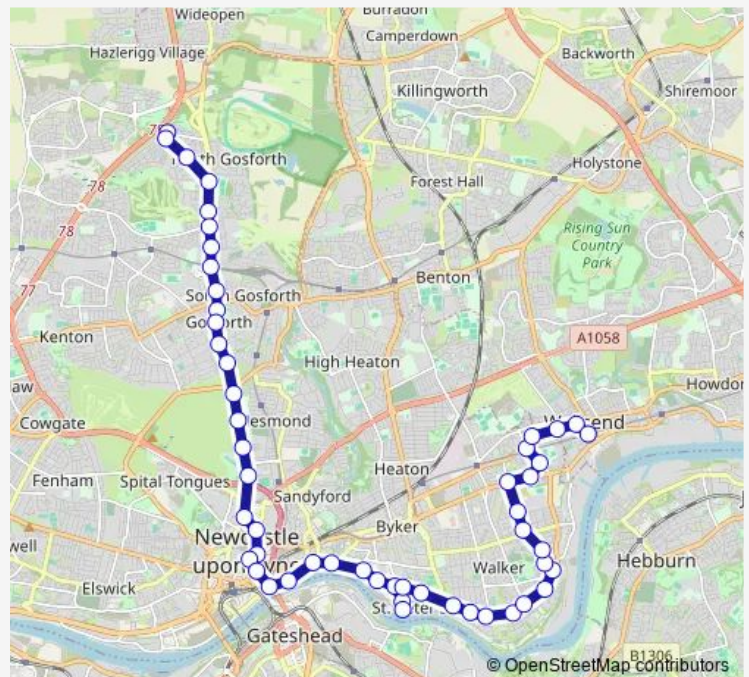

Brunton Park Polwarth Drive

Brunton Park

Great North Road-Three Mile Inn

Great North Road-Broadway East

Great North Road-Park Avenue

Regent Centre Interchange

Lansdowne Terrace

High Street - S Cross Street

Thursday 06:45-17:33

Friday 06:45-17:33

Saturday —

Sunday —

Route info

Direction: Brunton Lane-Farm Cottages

Stops: 52

Trip Duration: 0 hour 54 min

■ Q3X — Brunton Park - Wallsend

Grey Street-Hotel

Quayside Guildhall

Quayside Law Courts

City Road-Tyne Tees

City Road-Breamish Street

Walker Road-St Lawrence Square

Walker Road-Hawick Crescent

Stops: 50

Trip Duration: 1 hour 1 min

City Road-Breamish Street

City Road-Gibson Street

Quayside Law Courts

Quayside Guildhall

Monument Pilgrim Street

John Dobson Street