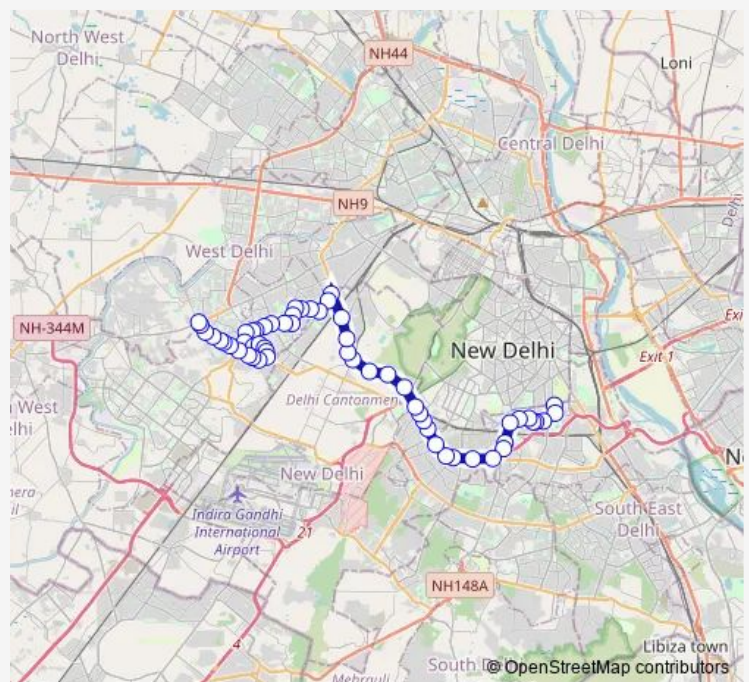

Satya Niketan

Arsd College / Dhaula Kuan

Dhaula Kuan

Route schedule

Sunehari Pulla Depot / Jawahar Lal Nehru Stadium Terminal — Uttam Nagar Terminal

Monday 07:40-21:55

Tuesday 07:40-21:55

Wednesday 07:40-21:55

Thursday 07:40-21:55

Friday 07:40-21:55

Saturday 07:40-21:55

Sunday 07:40-21:55

Route info

Direction: Sunehari Pulla Depot / Jawahar Lal Nehru Stadium Terminal

Stops: 57

Trip Duration: 1 hour 47 min