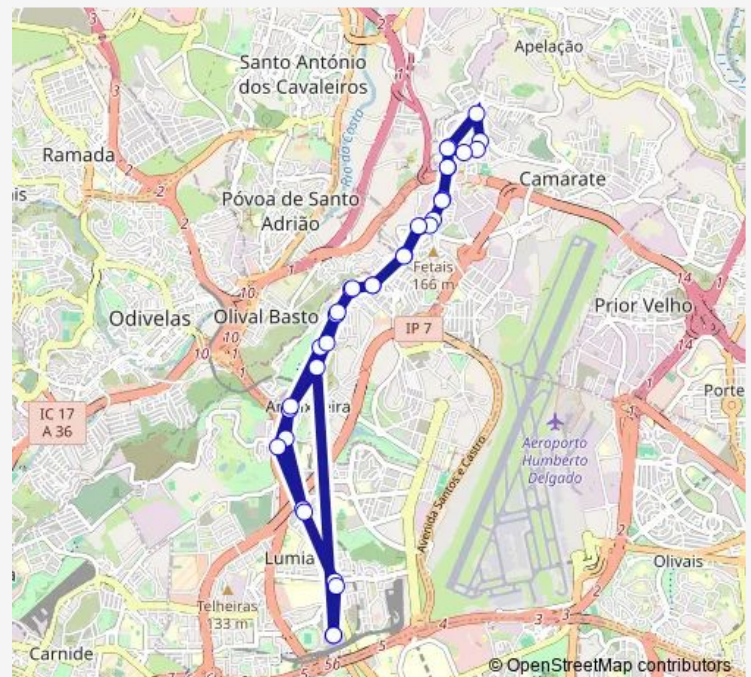

Monday 05:15-00:30⁺¹

Tuesday 05:15-00:30⁺¹

Wednesday 05:15-00:30⁺¹

Thursday 05:15-00:30⁺¹

Friday 05:15-00:30⁺¹

Saturday 06:00-00:30⁺¹

Sunday 06:00-00:30⁺¹

Route info

Direction: Lisboa (Campo Grande)

Stops: 35

Trip Duration: 0 hour 40 min

315 - Lisboa (Campo Grande) - circulação

Fetais Baixo (Cabine Edp)

Fetais (Transp Alexandre A Pereira)

Fetais (R Fetais)

Fonte Pipa