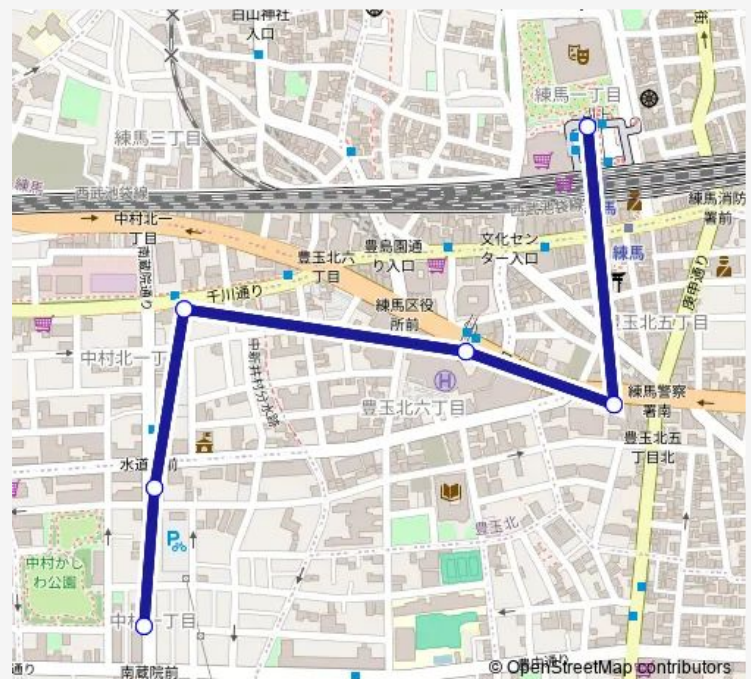

Direction

練馬駅 — 南蔵院

6 stops

[Open route schedule](#)

練馬駅

下新街

練馬区役所

東電支社前

中村北一丁目

南蔵院

Route schedule

練馬駅 — 南蔵院

Monday	—
Tuesday	—
Wednesday	—
Thursday	—
Friday	—
Saturday	22:30
Sunday	—

Route info

Direction: 練馬駅

Stops: 6

Trip Duration: 0 hour 7 min

中9 2-練南 Bus time schedules and route maps are available in an offline PDF at busmaps.com. Use the busmaps.com website to see live bus times, train schedule or subway schedule, and step-by-step directions for all public transit in Tokyo