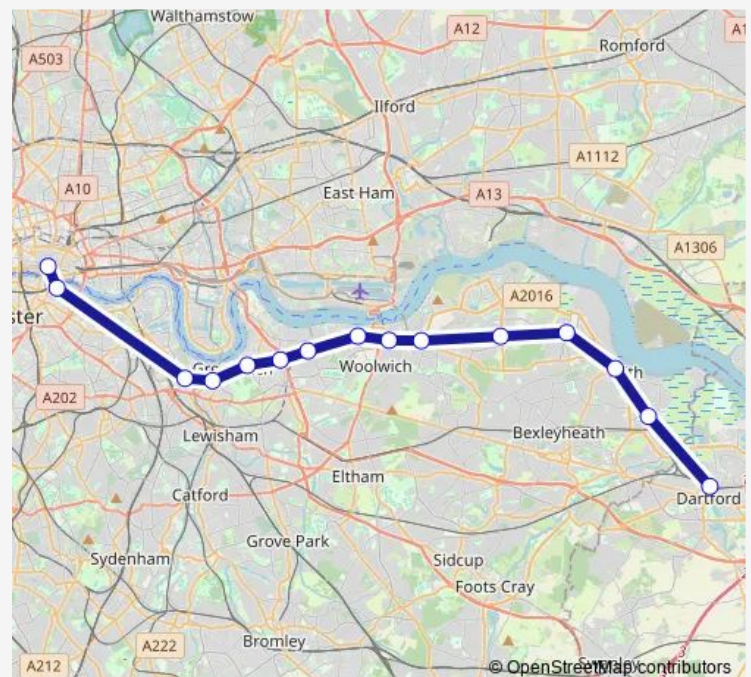

Rail Se:Cst->Dfd SE train service from CST to Dfd

[Go to website](#)

Direction

London Cannon Street — Dartford

15 stops

[Open route schedule](#)

London Cannon Street

London Bridge

Abbey Wood (London)

Belvedere

Erith

Slade Green

Dartford

Route schedule

London Cannon Street — Dartford

Monday	00:18-00:32 ⁺¹
Tuesday	00:02-23:32
Wednesday	05:05-00:32 ⁺¹
Thursday	00:32-00:32 ⁺¹
Friday	00:32-23:32
Saturday	05:05-00:32 ⁺¹
Sunday	00:02-00:27 ⁺¹

Route info

Direction: London Cannon Street

Stops: 15

Trip Duration: 0 hour 47 min

■ Se:Cst->Dfd — SE train service from CST to Dfd

Direction

London Cannon Street — Dartford

15 stops

Thursday 22:38

Friday 22:38

Saturday —

Sunday 07:48-23:18

Route info

Direction: London Cannon Street

Stops: 14

Trip Duration: 0 hour 53 min