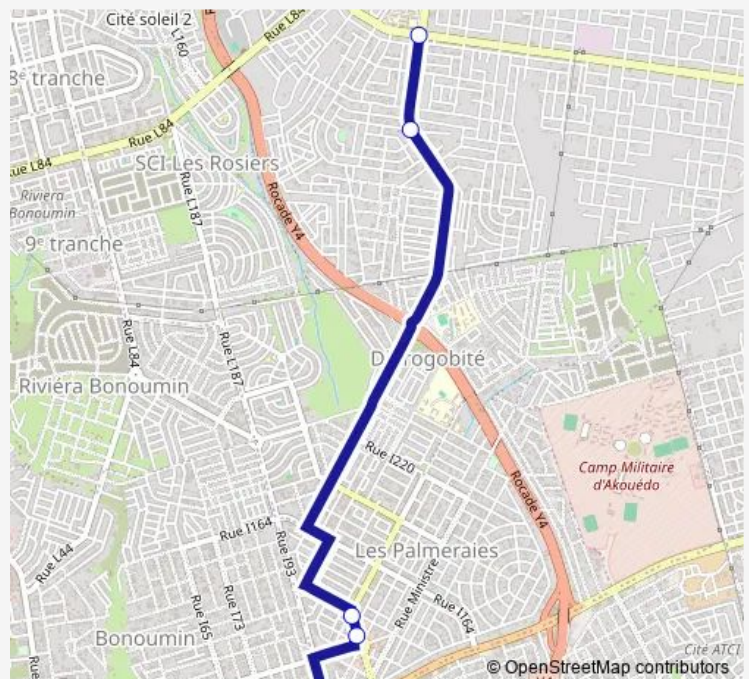

**Direction**

CHU Angré — Warren Palmeraie

5 stops

[Open route schedule](#)

CHU Angré

Institut de beauté Spa

Petro Ivoire

Rond-Point de la Palmeraie

## Route schedule

CHU Angré — Warren Palmeraie

|           |       |
|-----------|-------|
| Monday    | 06:00 |
| Tuesday   | 06:00 |
| Wednesday | 06:00 |
| Thursday  | 06:00 |
| Friday    | 06:00 |
| Saturday  | 06:00 |
| Sunday    | 06:00 |

## Route info

Direction: CHU Angré

Stops: 5

Trip Duration: 0 hour 14 min

**Direction**

Warren Palmeraie — CHU Angré

6 stops

[Open route schedule](#)

## Route info

Direction: Warren Palmeraie

Stops: 6

Trip Duration: 0 hour 16 min

Bus time schedules and route maps are available in an offline PDF at [busmaps.com](https://busmaps.com). Use the [busmaps.com](https://busmaps.com) website to see live bus times, train schedule or subway schedule, and step-by-step directions for all public transit in Abidjan