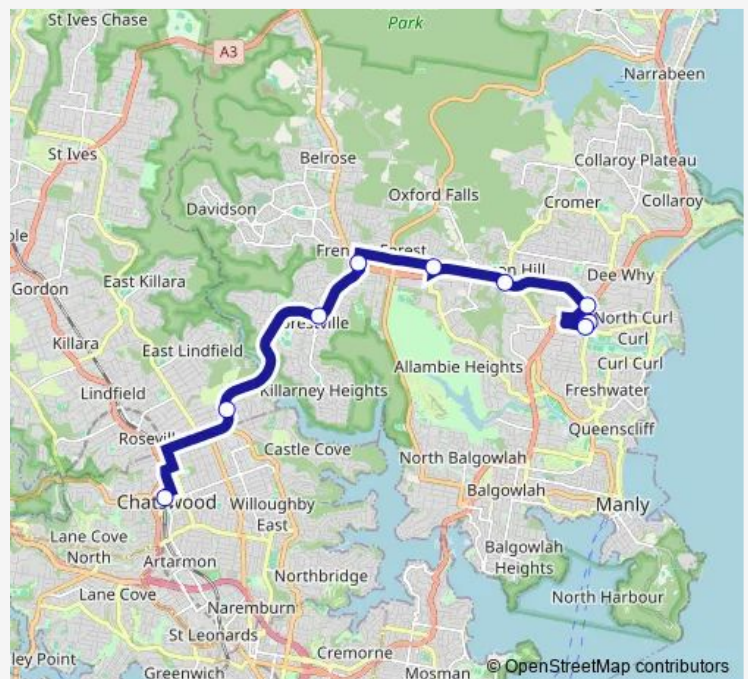

## School Bus 741n Northern Beaches SC, Manly Campus to Chatswood Station

[Go to website](#)

### Direction

Nbsc Manly Campus, Harbord Rd — Chatswood Station, Stand D

9 stops

[Open route schedule](#)

Nbsc Manly Campus, Harbord Rd

Winbourne Rd After Harbord Rd

Pittwater Rd At Warringah Rd

Warringah Rd At Willandra Rd

### Route schedule

Nbsc Manly Campus, Harbord Rd — Chatswood Station, Stand D

Monday	15:38
Tuesday	14:43
Wednesday	14:43
Thursday	14:43
Friday	15:38
Saturday	—
Sunday	—

### Route info

Direction: Nbsc Manly Campus, Harbord Rd

Stops: 9

Trip Duration: 0 hour 43 min

741n School Bus time schedules and route maps are available in an offline PDF at [busmaps.com](https://busmaps.com). Use the [busmaps.com](https://busmaps.com) website to see live bus times, train schedule or subway schedule, and step-by-step directions for all public transit in Sydney