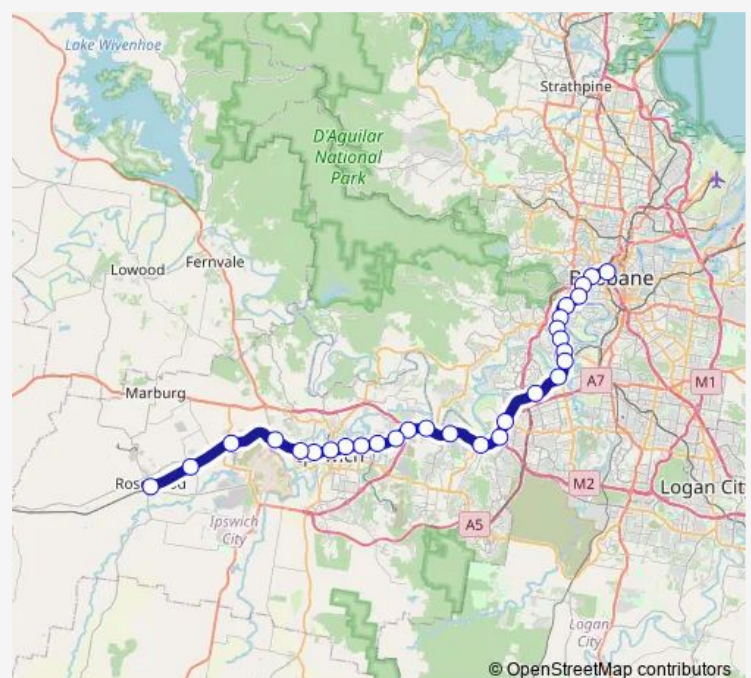

Tuesday 15:07-17:37

Wednesday 15:07-17:37

Thursday 15:07-17:37

Friday —

Saturday —

Sunday —

Route info

Direction: Roma Street station, platform 7

Stops: 29

Trip Duration: 1 hour 18 min

■ BRRW — Brisbane City - Rosewood line

East Ipswich station, platform 1

Ipswich station, platform 2

Thomas Street station, platform 2

Wulkuraka station, platform 2

Karrabin station, platform 2

Walloon station, platform 2

Thagoona station, platform 2

Rosewood station, platform 1

Direction

Roma Street station, platform 7 — Rosewood station, platform 1

29 stops

[Open route schedule](#)

Roma Street station, platform 7

Route schedule

Roma Street station, platform 7 — Rosewood station, platform 1

Monday —

Tuesday —

Wednesday —

Thursday —

Friday 15:07-17:37

Saturday —