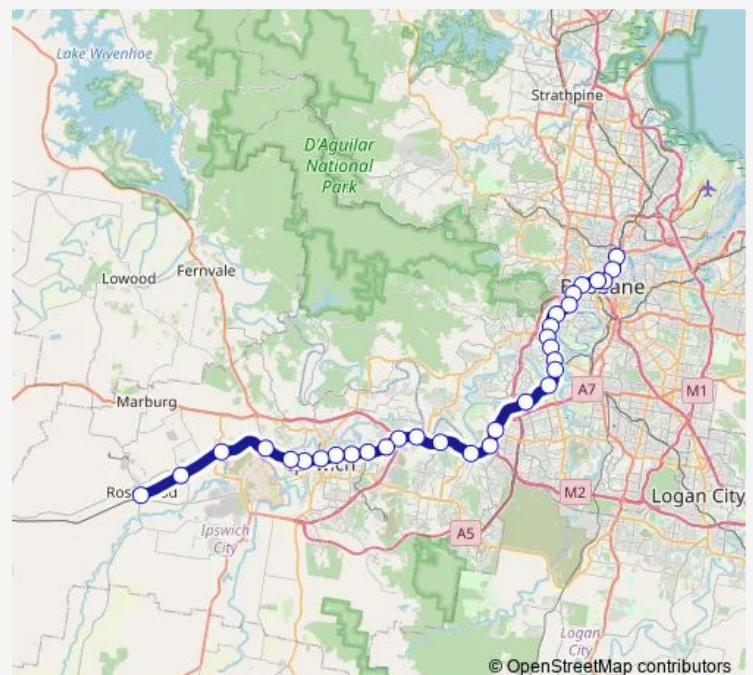

Chelmer station, platform 1

Graceville station, platform 1

Sherwood station, platform 1

Corinda station, platform 2

Oxley station, platform 1

Darra station, platform 1

Wacol station, platform 1

Gailes station, platform 1

Wednesday 17:05

Thursday 17:05

Friday —

Saturday —

Sunday —

Route info

Direction: Bowen Hills station, platform 3

Stops: 32

Trip Duration: 1 hour 27 min

BRRW — Brisbane City - Rosewood line

Ebbw Vale station, platform 1

Bundamba station, platform 1

Booval station, platform 1

East Ipswich station, platform 1

Ipswich station, platform 2

Thomas Street station, platform 2

Wulkuraka station, platform 2

Karrabin station, platform 2

Walloon station, platform 2

Thagoona station, platform 2

Rosewood station, platform 1

Direction

Bowen Hills station, platform 4 — Rosewood station, platform 1