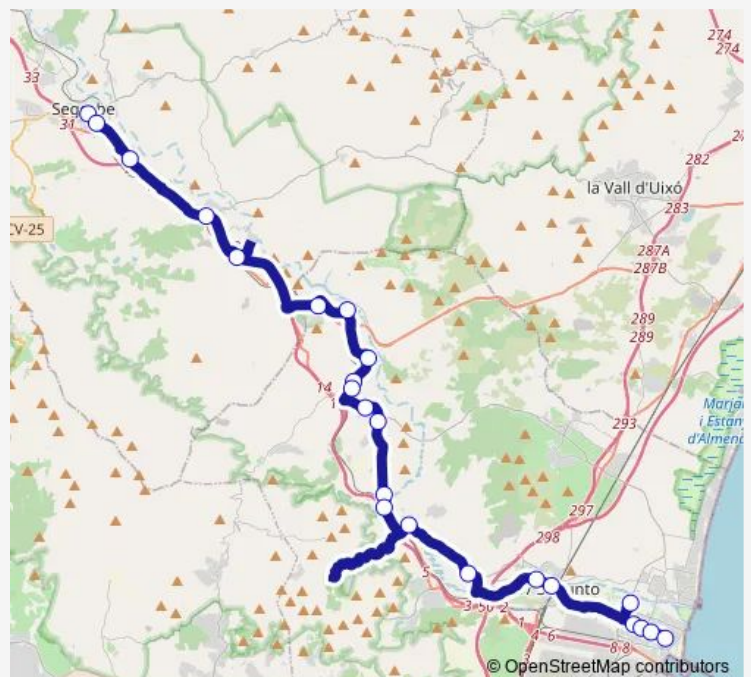

Av. Ramón y Cajal, s.n - Hospital - Port de Sagunt

Av. Hispanidad, 20 front - Port de Sagunt

### Route schedule

C. Alicante, 5 (a demanda) — Av. Camp de Monverdre 63 - Port de Sagunt

Monday 10:00-13:00

Tuesday 10:00-13:00

Wednesday 10:00-13:00

Thursday 10:00-13:00

Friday 10:00-13:00

Saturday —

### Route info

Direction: C. Alicante, 5 (a demanda)

Stops: 23

Trip Duration: 1 hour 5 min

■ L2A — Segorbe-Puerto de Sagunto (per Petrés)

Av. Hispanidad, 2 front (Centre especialitats) - Port de Sagunt

Av. Camp de Morvedre, 131 - Port de Sagunt

## Route info

Direction: Av. Camp de Monverdre 63 - Port de Sagunt

Stops: 24

Trip Duration: 1 hour 20 min

L2A Bus time schedules and route maps are available in an offline PDF at [busmaps.com](https://busmaps.com). Use the [busmaps.com](https://busmaps.com) website to see live bus times, train schedule or subway schedule, and step-by-step directions for all public transit in Algimia de Alfara