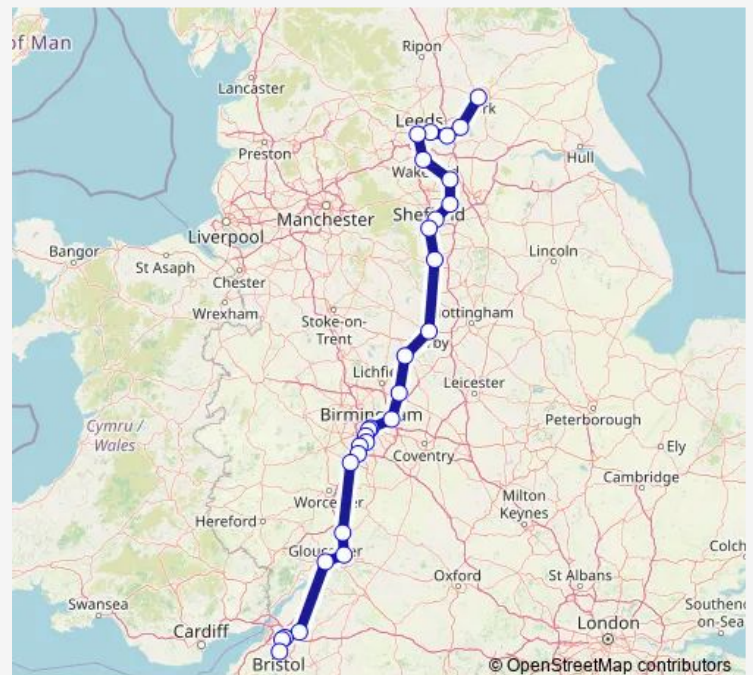

Rail Xc:Yrk->Bri XC train service from YRK to Bri

[Go to website](#)

Direction

York — Bristol Temple Meads

34 stops

[Open route schedule](#)

- York
- Church Fenton
- Micklefield
- Cross Gates
- Leeds
- Wakefield Westgate
- Adwick
- Doncaster
- Mexborough
- Swinton (South Yorks)
- Meadowhall
- Sheffield
- Chesterfield
- Alfreton
- Langley Mill
- Spondon
- Derby
- Burton-on-Trent
- Tamworth
- Water Orton
- Birmingham New Street

Route schedule

York — Bristol Temple Meads

Monday	—
Tuesday	—
Wednesday	—
Thursday	—
Friday	—
Saturday	—
Sunday	09:35

Route info

Direction: York

Stops: 34

Trip Duration: 4 hour 59 min

■ Xc:Yrk->Bri — XC train service from YRK to Bri

Gloucester

Yate

Bristol Parkway

Filton Abbey Wood

Bristol Temple Meads

Direction

York — Bristol Temple Meads

34 stops