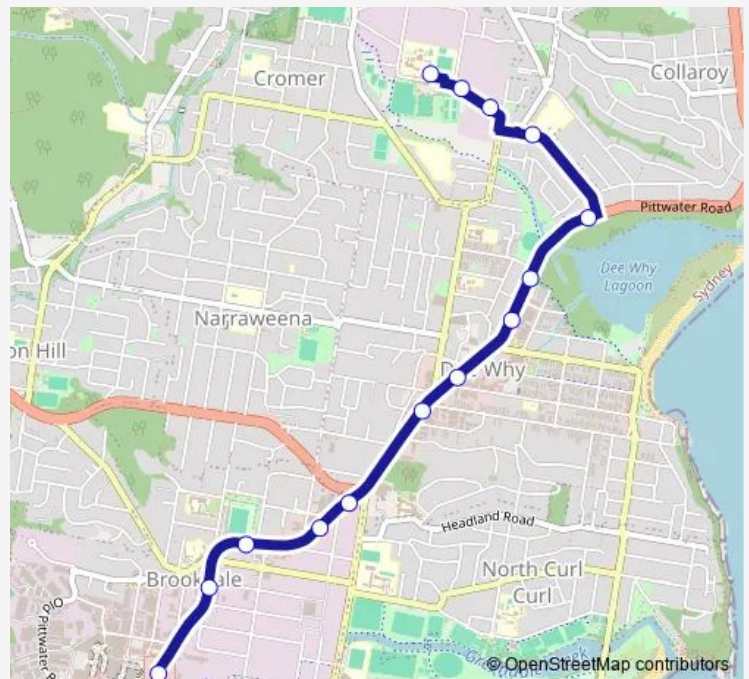

School Bus 603n Cromer HS to Warringah Mall

[Go to website](#)

Direction

Nbsc Cromer Campus, School Grounds, South Creek Rd
— Warringah Mall, Pittwater Rd, Stand B

14 stops

[Open route schedule](#)

Nbsc Cromer Campus, School Grounds, South Creek Rd

Pittwater Rd After Pacific Pde

Pittwater Rd After Harbord Rd

Pittwater Rd Opp Manly Leagues Club

Pittwater Rd Opp Brookvale Oval

Pittwater Rd After Chard Rd

Warringah Mall, Pittwater Rd, Stand B

Route schedule

Nbsc Cromer Campus, School Grounds, South Creek Rd
— Warringah Mall, Pittwater Rd, Stand B

Monday	15:05
Tuesday	15:05
Wednesday	15:05
Thursday	15:05
Friday	15:05
Saturday	—
Sunday	—

Route info

Direction: Nbsc Cromer Campus, School Grounds, South Creek Rd

Stops: 14

Trip Duration: 0 hour 19 min

603n — Cromer HS to Warringah Mall

603n School Bus time schedules and route maps are available in an offline PDF at busmaps.com. Use the busmaps.com website to see live bus times, train schedule or subway schedule, and step-by-step directions for all public transit in Sydney