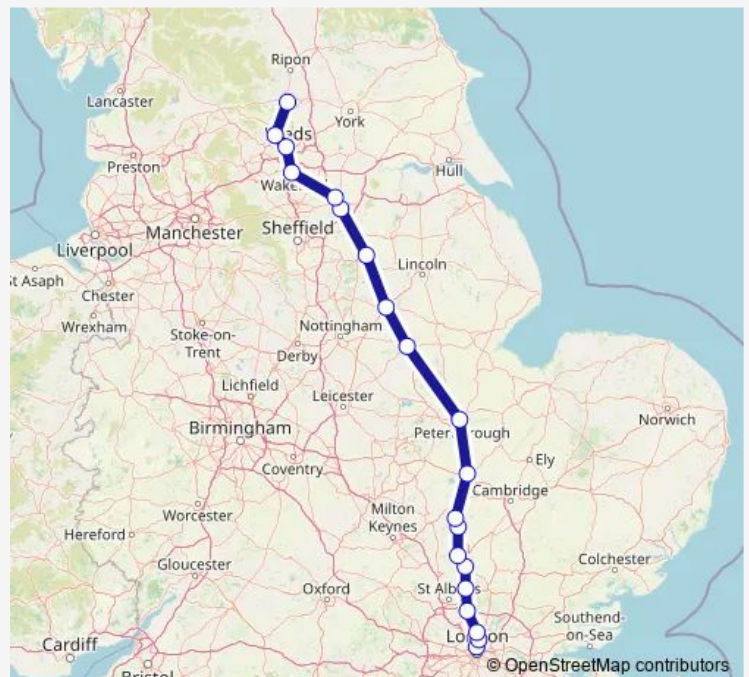

Peterborough

Grantham

Newark North Gate

Retford

Doncaster

Adwick

Wakefield Westgate

Leeds

Horsforth

Harrogate

Route schedule

London Kings Cross — Harrogate

Monday 07:33-17:33

Tuesday 07:33-17:33

Wednesday 07:33-17:33

Thursday 07:33-17:33

Friday 07:33-17:33

Saturday 07:35-18:35

Sunday 09:03-18:03

Route info

Direction: London Kings Cross

Stops: 20

Trip Duration: 2 hour 48 min

■ Gr:Kgx->Hgt — GR train service from KGX to Hgt