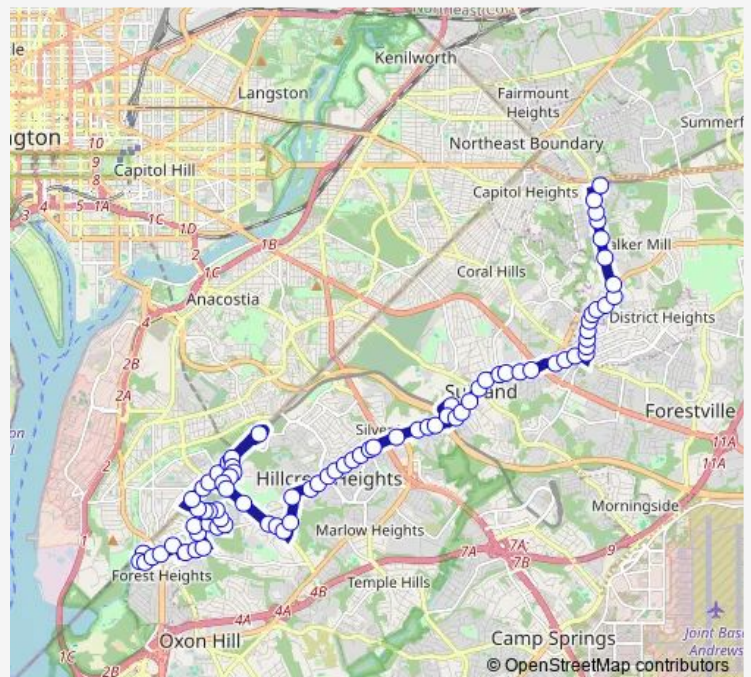

Silver Hill+Pennsylvania Av

Silver Hill Rd+West Av

Silver Hill Rd+Silver Hill Ct

Route schedule

Addison Rd Station+Bay C — Audrey Ln+Eastover P+R

Monday 04:45-02:00⁺¹

Tuesday 04:45-02:00⁺¹

Wednesday 04:45-02:00⁺¹

Thursday 04:45-02:00⁺¹

Friday 04:45-02:00⁺¹

Saturday 06:30-02:00⁺¹

Sunday 06:30-01:45⁺¹

Route info

Direction: Addison Rd Station+Bay C

Stops: 78

Trip Duration: 1 hour 1 min

P12 — Eastover-Addison Road

Silver Hill Rd+Royal Plaza Dr

Silver Hill Rd+Brooks Dr

Silver Hill Rd+Porter Av

Silver Hill Rd+Suitland Rd

Silver Hill Rd+Swann Rd

Silver Hill Rd+Randall Rd

Suitland Rdwy+Suitland Federal Ctr

Suitland+Bay M

Silver Hill Rd+Maywood Ln

Silver Hill Rd+Terrace Dr

Silver Hill Rd+Silver Park Dr

Silver Hill Rd+Old Silver Hill Rd

Iverson St+Iverson Mall

Iverson St+28 Av

Iverson St+26 Av