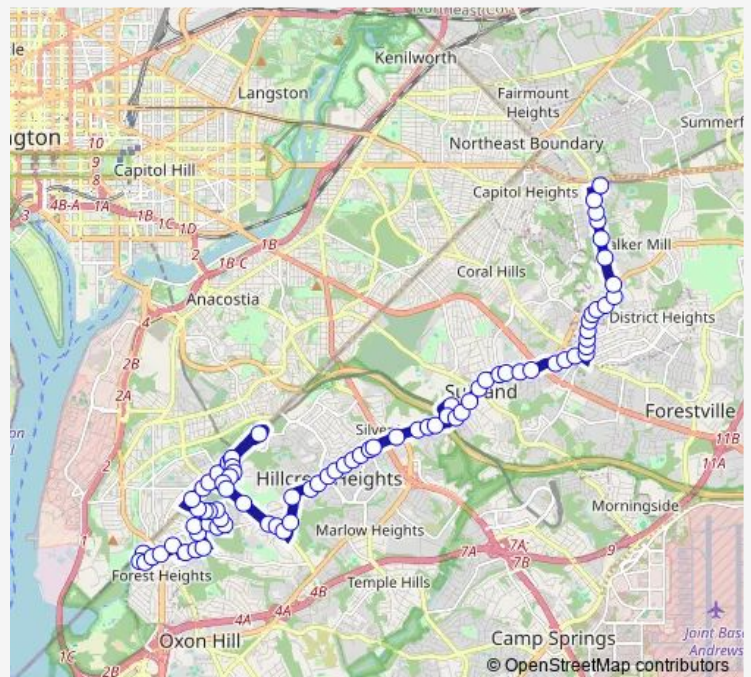

Silver Hill+Pennsylvania Av

Silver Hill Rd+West Av

Silver Hill Rd+Silver Hill Ct

Route schedule

Addison Rd Station+Bay C — Audrey Ln+Eastover P+R

Monday 04:45-02:00⁺¹

Tuesday 04:45-02:00⁺¹

Wednesday 04:45-02:00⁺¹

Thursday 04:45-02:00⁺¹

Friday 04:45-02:00⁺¹

Saturday 06:30-02:00⁺¹

Sunday 06:30-01:45⁺¹

Route info

Direction: Addison Rd Station+Bay C

Stops: 78

Trip Duration: 1 hour 1 min

P12 — Eastover-Addison Road

Silver Hill Rd+Royal Plaza Dr

Silver Hill Rd+Brooks Dr

Silver Hill Rd+Porter Av

Silver Hill Rd+Suitland Rd

Silver Hill Rd+Swann Rd

Silver Hill Rd+Randall Rd

Suitland Rdwy+Suitland Federal Ctr

Suitland+Bay M

Silver Hill Rd+Maywood Ln

Silver Hill Rd+Terrace Dr

Silver Hill Rd+Silver Park Dr

Silver Hill Rd+Old Silver Hill Rd

Iverson St+Iverson Mall

Iverson St+28 Av

Iverson St+26 Av