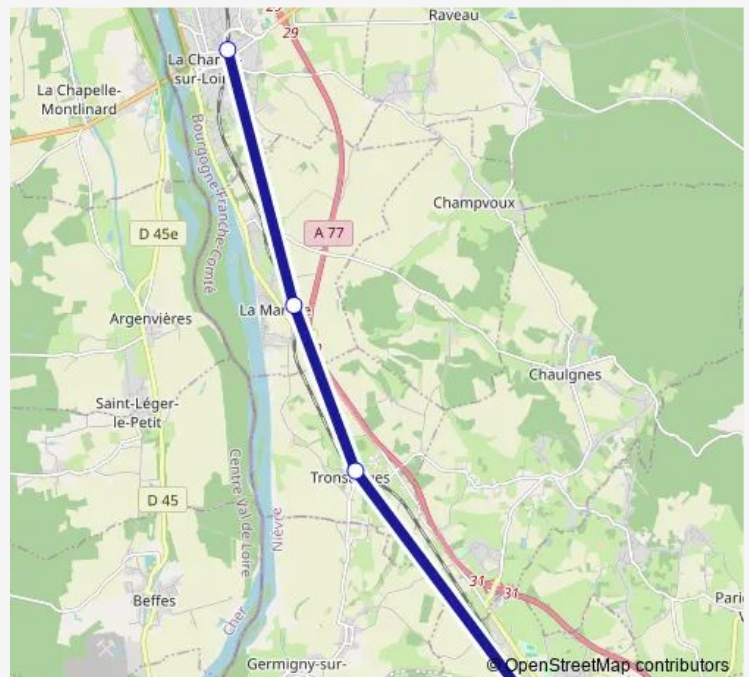

Bus P12

[Go to website](#)

Direction

Nevers — Cosne-sur-Loire

12 stops

[Open route schedule](#)

- Nevers
- Vauzelles
- Fourchambault
- Garchizy
- Pougues-les-Eaux
- Tronsanges
- La Marche
- La Charité-sur-Loire
- Mesves - Bulcy
- Pouilly-sur-Loire
- Tracy Sancerre
- Cosne-sur-Loire

Route schedule

Nevers — Cosne-sur-Loire

Monday	—
Tuesday	—
Wednesday	—
Thursday	—
Friday	—
Saturday	—
Sunday	21:35

Route info

Direction: Nevers

Stops: 12

Trip Duration: 1 hour 48 min

■ P12

BusMaps

Direction

Pougues-les-Eaux — La Charité-sur-Loire

4 stops

[Open route schedule](#)

Pougues-les-Eaux

Tronsanges

La Marche

Route info

Direction: Pougues-les-Eaux

Stops: 4

Trip Duration: 0 hour 25 min

P12 Bus time schedules and route maps are available in an offline PDF at busmaps.com. Use the busmaps.com website to see live bus times, train schedule or subway schedule, and step-by-step directions for all public transit in Nevers