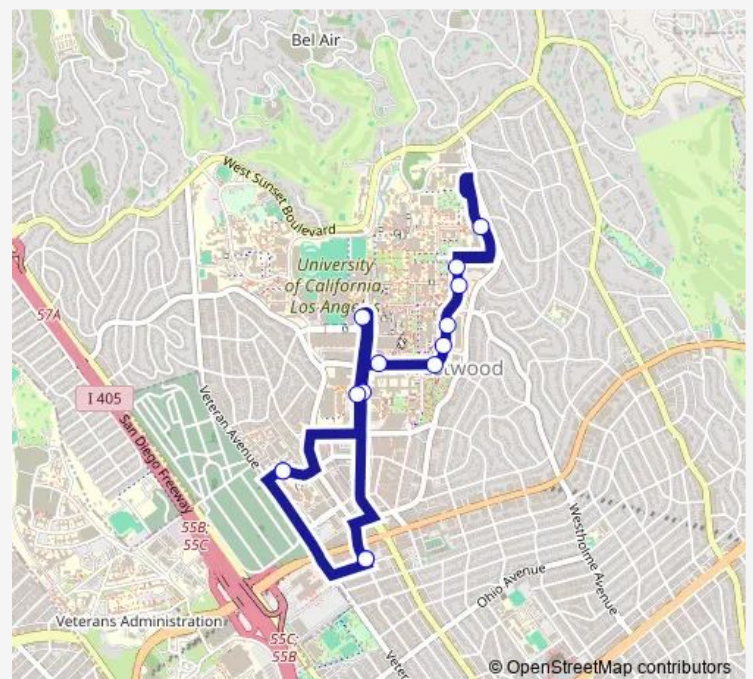

Direction

Weyburn Terrace — Wilshire Center

15 stops

[Open route schedule](#)

Weyburn Terrace

Wilshire Center

Stein Plaza

Botany

Parking Structure 2

Murphy Hall North

Wyton North

Wyton South

Murphy Hall South

Molecular Science

Gonda

Luskin / Gateway Plaza / Ackerman (Saferide)

Medical Plaza

Weyburn Terrace

Wilshire Center

Route schedule

Weyburn Terrace — Wilshire Center

Monday —

Tuesday —

Wednesday —

Thursday 07:00-18:15

Friday 07:00-18:15

Saturday —

Sunday —

Route info

Direction: Weyburn Terrace

Stops: 15

Trip Duration: 0 hour 31 min