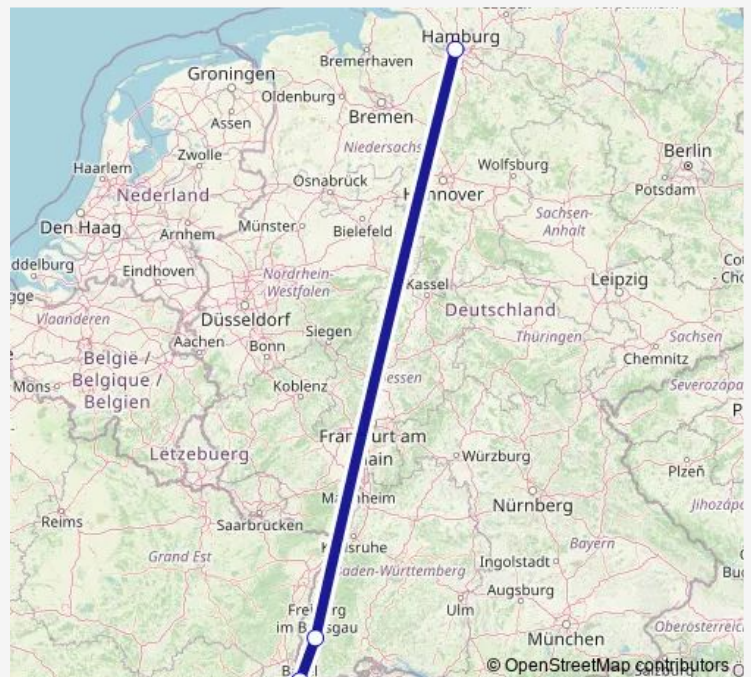

Freiburg(Breisgau) Hbf

Hamburg-Altona

### Route schedule

Zürich Hb — Hamburg-Altona

Monday —

Tuesday —

Wednesday —

Thursday 20:59

Friday —

Saturday —

### Route info

Direction: Zürich Hb

Stops: 6

Trip Duration: 11 hour 11 min

■ Nj — NJ 470

## Route info

Direction: Hamburg-Altona

Stops: 6

Trip Duration: 12 hour 13 min