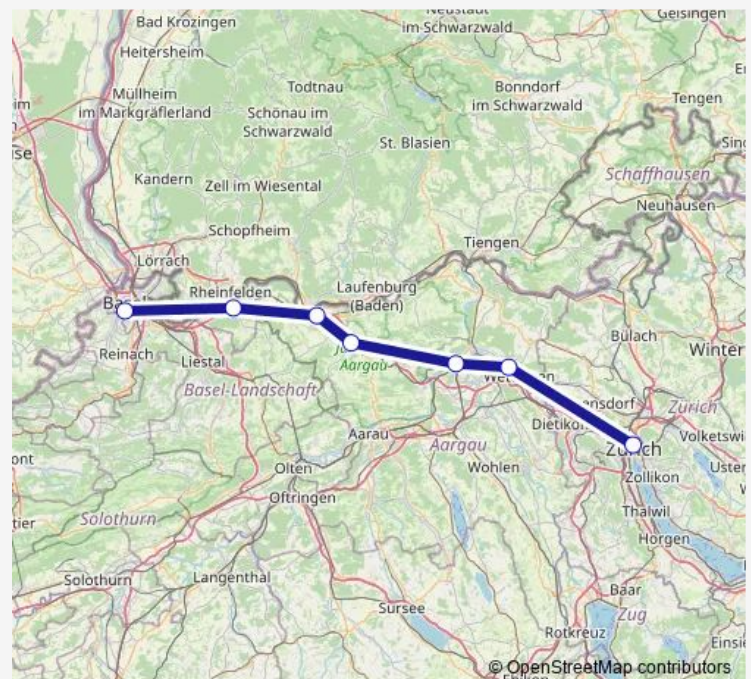

Long Distance Trains Nj

[Go to website](#)

Direction

Zürich Hb — Basel Sbb

7 stops

[Open route schedule](#)

Zürich Hb

Baden(Ch)

Tuesday 20:59-21:34

Wednesday 20:59-21:34

Thursday 20:59-21:34

Friday 20:59-21:34

Saturday 19:36-21:59

Sunday 19:27-21:59

Route info

Direction: Zürich Hb

Stops: 7

Trip Duration: 1 hour 12 min

■ Nj

Direction

undefined — undefined

0 stops

[Open route schedule](#)

Route schedule

undefined — undefined

Monday	06:45-08:35
Tuesday	06:45-08:35
Wednesday	06:45-08:35
Thursday	06:45-08:35
Friday	06:45-08:35
Saturday	06:45-08:38
Sunday	06:45-08:38

Route info

Direction:

Stops: 0

Trip Duration: – min