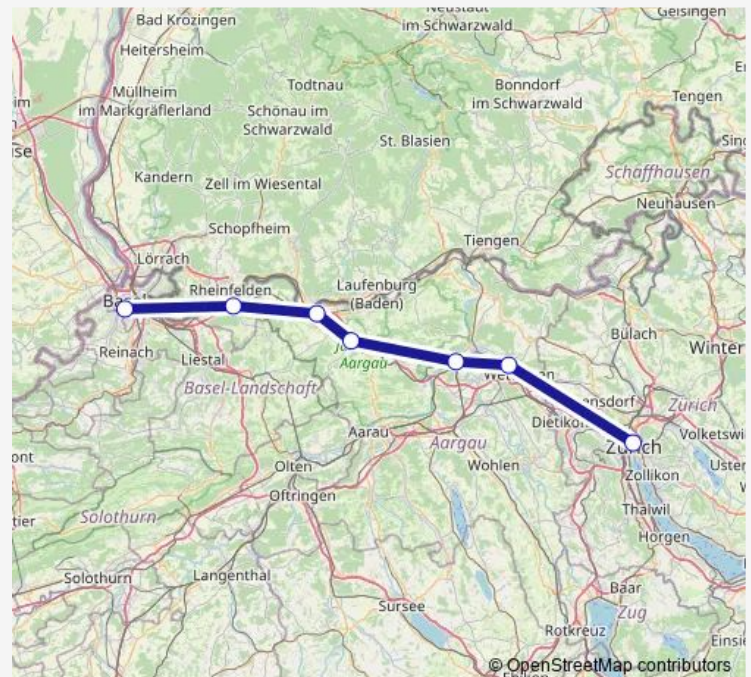

Tuesday 20:59-21:34

Wednesday 20:59-21:59

Thursday 20:59-21:34

Friday 20:59-21:34

Saturday 20:59-21:59

Sunday 19:34-21:59

Route info

Direction: Zürich Hb

Stops: 7

Trip Duration: 1 hour 12 min

■ NJ

Direction

Basel Sbb — Zürich Hb

2 stops

[Open route schedule](#)

Basel Sbb