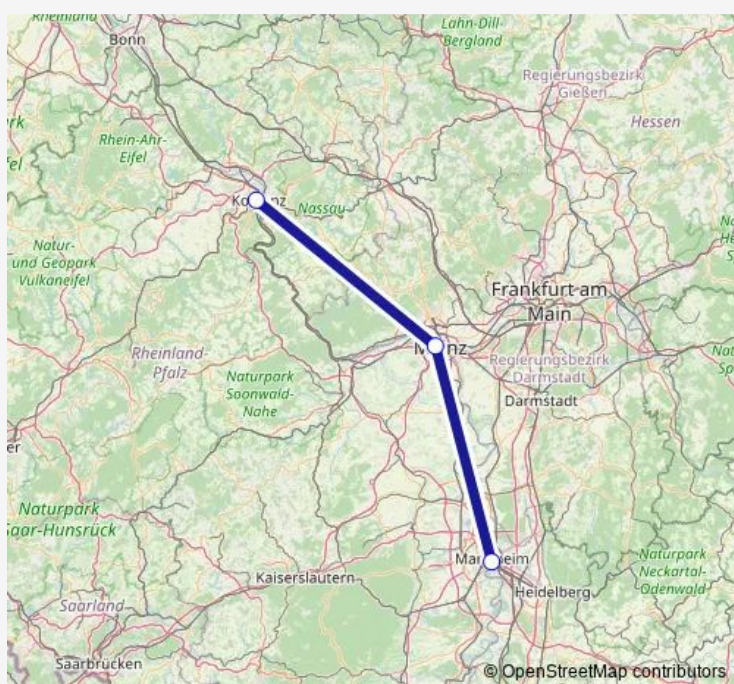

## High Speed Rail Service NJ Mannheim Hbf (DE) - Bruxelles-Midi

[Go to website](#)

### Direction

Koblenz Hbf (De) — Mannheim Hbf (De)

3 stops

[Open route schedule](#)

Koblenz Hbf (De)

Mainz Hbf (De)

Mannheim Hbf (De)

### Route schedule

Koblenz Hbf (De) — Mannheim Hbf (De)

Monday	—
Tuesday	—
Wednesday	23:27
Thursday	—
Friday	—
Saturday	—
Sunday	—

### Route info

Direction: Koblenz Hbf (De)

Stops: 3

Trip Duration: 2 hour 22 min

■ NJ — Mannheim Hbf (DE) - Bruxelles-Midi