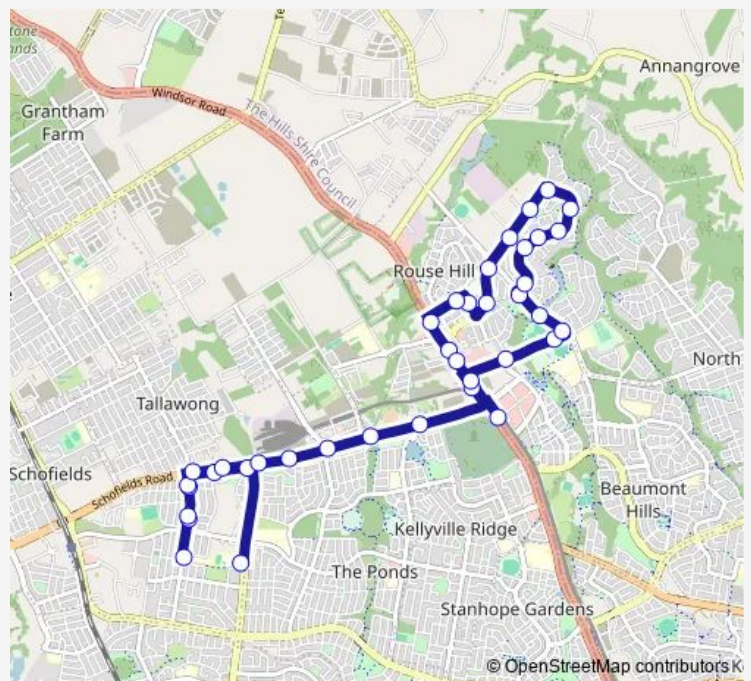

Schofields Rd After Boundary Rd

Schofields Rd Before Hambledon Rd

Schofields Rd Opp Hambledon Rd

Schofields Rd Before Tallawong Rd

Schofields Rd Before Tallawong Rd

Schofields Rd After Cudgegong Rd

Schofields Rd Opp The Pond Bvd

Windsor Rd Opp Commercial Rd

Commercial Rd At Mcombe Av

Commercial Rd Before Withers Rd

Withers Rd After Commercial Rd

Hills Centenary Park, Withers Rd

Route schedule

St John Paul II College, Hambledon Rd — North West Twy Opp Rouse Hill Station

Monday	14:26
Tuesday	14:26
Wednesday	14:26
Thursday	14:26
Friday	14:26
Saturday	—
Sunday	—

Route info

Direction: St John Paul II College, Hambledon Rd

Stops: 38

Trip Duration: 0 hour 34 min

Withers Rd At Brushwood Dr

Milford Dr After Withers Dr

Milford Dr After Carmelita Cct

Milford Dr After Weeroona Pl

Milford Dr After Stanford Cct

Milford Dr Opp Chevron Pl

Milford Dr Before Mile End Rd

85 Mile End Rd

29 Mile End Rd