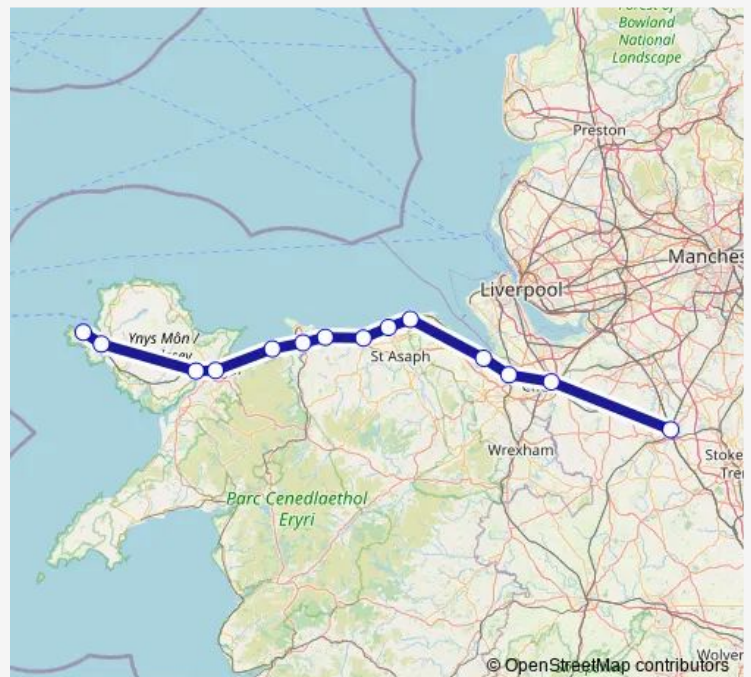

Rail Vt:Hhd->Cre VT train service from HHD to Cre

[Go to website](#)

Direction

Holyhead — Crewe

14 stops

[Open route schedule](#)

Holyhead

Valley

Llanfairpwll

Bangor (Gwynedd)

Penmaenmawr

Llandudno Junction

Colwyn Bay

Abergele & Pensarn

Rhyl

Prestatyn

Flint

Shotton

Chester

Crewe

Route schedule

Holyhead — Crewe

Monday 06:55-12:53

Tuesday 06:55-12:53

Wednesday 06:55-12:53

Thursday 06:55-12:53

Friday 06:55-12:53

Saturday 06:52-13:58

Sunday 09:38-13:55

Route info

Direction: Holyhead

Stops: 14

Trip Duration: 2 hour 1 min

Vt:Hhd->Cre — VT train service from HHD to Cre