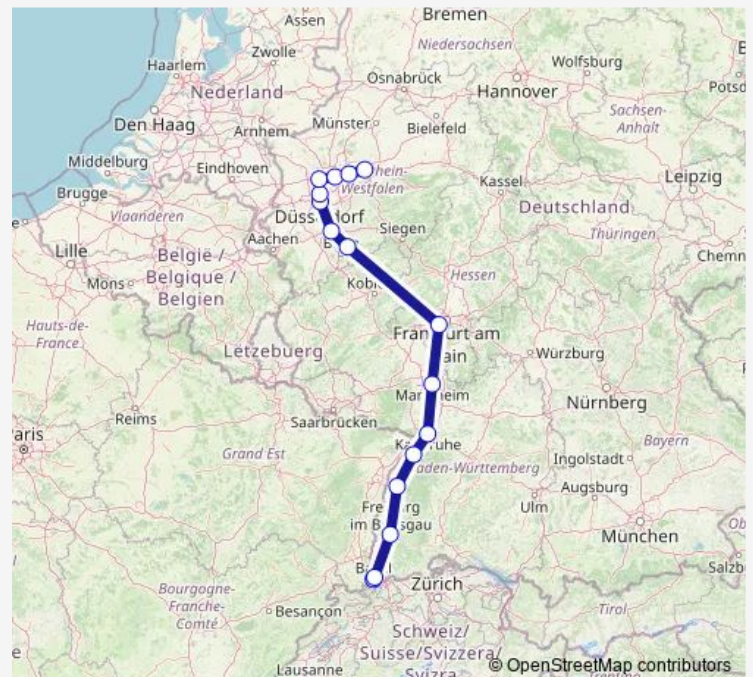

Rail ICE 100

[Go to website](#)

Direction

Basel Sbb — Dortmund Hbf

16 stops

[Open route schedule](#)

Basel Sbb

Basel Bad Bf

Düsseldorf Hbf

Düsseldorf Flughafen

Duisburg Hbf

Essen Hbf

Bochum Hbf

Dortmund Hbf

Route schedule

Basel Sbb — Dortmund Hbf

Monday 19:13

Tuesday 19:13

Wednesday 19:13

Thursday 19:13

Friday 19:13

Saturday 19:13

Sunday 19:13-19:54

Route info

Direction: Basel Sbb

Stops: 16

Trip Duration: 5 hour 13 min

ICE 100

Direction

Basel Sbb — Dortmund Hbf

14 stops

[Open route schedule](#)