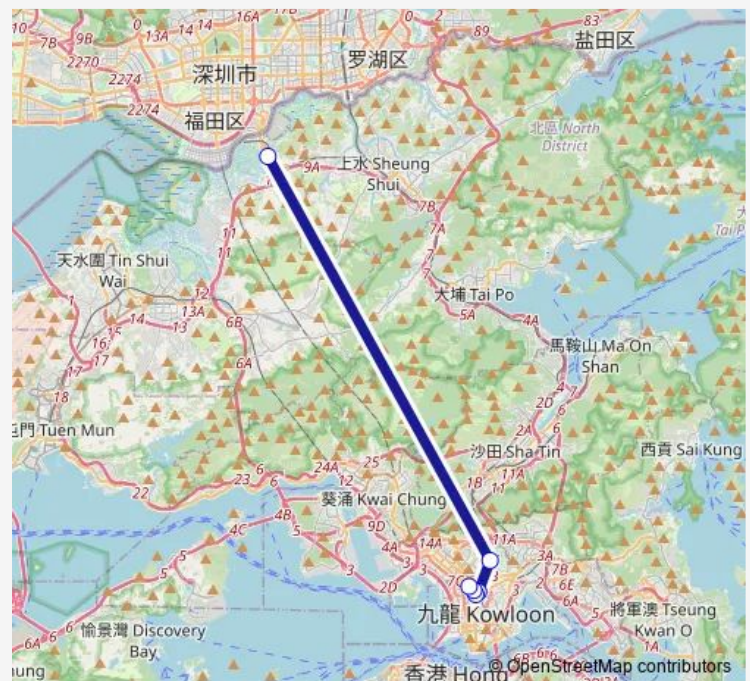

Bus 616s Mong KOK - LOK MA Chau Control Point (Overnight Service)

[Go to website](#)

Direction

LOK MA Chau Control Point — SAI Yeung Choi Street South, Near Pioneer Centre

6 stops

[Open route schedule](#)

LOK MA Chau Control Point

Waterloo Road, Near Casa Bella

No.98 Argyle Street, Near Peace Avenue|Argyle Street, Near Peace Avenue

Nelson Street, Outside Macpherson Playground

SAI YEE Street, Outside KIN Wong Mansion

SAI Yeung Choi Street South, Near Pioneer Centre

Route schedule

LOK MA Chau Control Point — SAI Yeung Choi Street South, Near Pioneer Centre

Monday	00:15-23:15
Tuesday	00:15-23:15
Wednesday	00:15-23:15
Thursday	00:15-23:15
Friday	00:15-23:15
Saturday	00:15-23:15
Sunday	00:15-23:15

Route info

Direction: LOK MA Chau Control Point

Stops: 6

Trip Duration: 0 hour 37 min

■ 616s — Mong KOK - LOK MA Chau Control Point (Overnight Service)

Direction

SAI Yeung Choi Street South, Near Pioneer Centre — LOK MA Chau Control Point