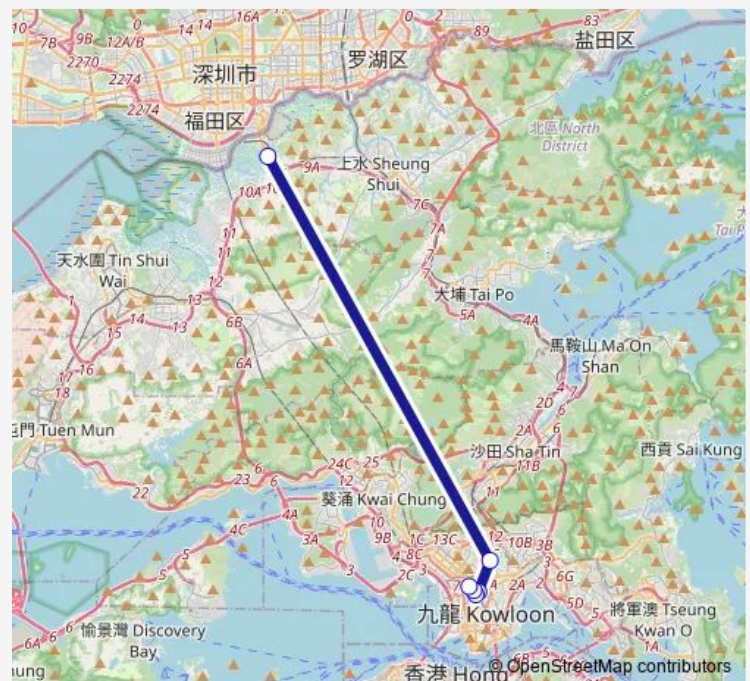

Bus 616S Mong KOK - LOK MA Chau Control Point (Overnight Service)

[Go to website](#)

Direction

LOK MA CHAU CONTROL POINT — SAI YEUNG CHOI STREET SOUTH, NEAR PIONEER CENTRE

6 stops

[Open route schedule](#)

LOK MA CHAU CONTROL POINT

WATERLOO ROAD, NEAR CASA BELLA

No.98 Argyle Street, Near Peace Avenue|Argyle Street,
Near Peace Avenue

Nelson Street, Outside Macpherson Playground

SAI YEE Street, Outside KIN Wong Mansion

SAI YEUNG CHOI STREET SOUTH, NEAR PIONEER
CENTRE

Route schedule

LOK MA CHAU CONTROL POINT — SAI YEUNG CHOI STREET SOUTH, NEAR PIONEER CENTRE

Monday	00:15-23:15
Tuesday	00:15-23:15
Wednesday	00:15-23:15
Thursday	00:15-23:15
Friday	00:15-23:15
Saturday	00:15-23:15
Sunday	00:15-23:15

Route info

Direction: LOK MA CHAU CONTROL POINT

Stops: 6

Trip Duration: 0 hour 37 min

■ 616S — Mong KOK - LOK MA Chau Control Point (Overnight Service)

BusMaps

Direction

SAI YEUNG CHOI STREET SOUTH, NEAR PIONEER CENTRE — LOK MA CHAU CONTROL POINT