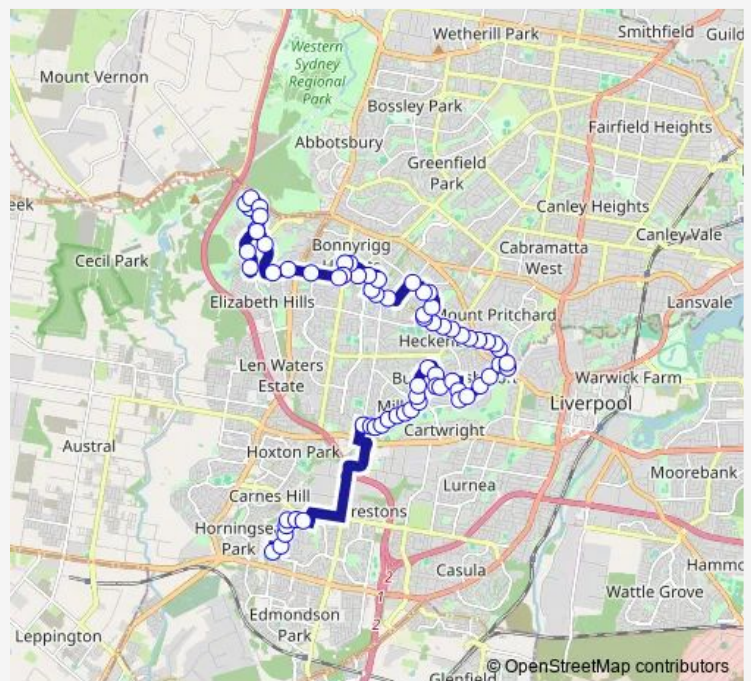

Cabramatta Av Before Wanganella St

Cabramatta Av At Wanganella St

Cabramatta Av At Miller Rd

Cabramatta Av At Morgan St

Cabramatta Av At Romney Cres

Cabramatta Av Opp Miller Technology High School

Cabramatta Av Opp Ron Darcy Oval

Cabramatta Av At Shropshire St

Cabramatta Av At Cartwright Av

Heckenberg Av At Jersey St

Heckenberg Av Opp St Mark's Church

Heckenberg Av At Tooma Pl

Bobin Rd Opp Bungulla St

Route schedule

William Carey Christian School, School Grounds — Feodore Dr Opp Richmond Cres

Monday	15:20
Tuesday	15:20
Wednesday	15:20
Thursday	15:20
Friday	15:20
Saturday	—
Sunday	—

Route info

Direction: William Carey Christian School, School Grounds

Stops: 70

Trip Duration: 0 hour 53 min

9834 — William Carey Christian School to Cecil Hills via Ashcroft **BusMaps**

Lancaster Av After Isabel St

Ward Park, Lancaster Av

Lancaster Av At Balmoral Cct

Cecil Hills Shopping Village, Lancaster Av

Feodore Dr Opp Hanover St

Feodore Dr Opp Richmond Cres

9834 School Bus time schedules and route maps are available in an offline PDF at busmaps.com. Use the busmaps.com website to see live bus times, train schedule or subway schedule, and step-by-step directions for all public transit in Liverpool