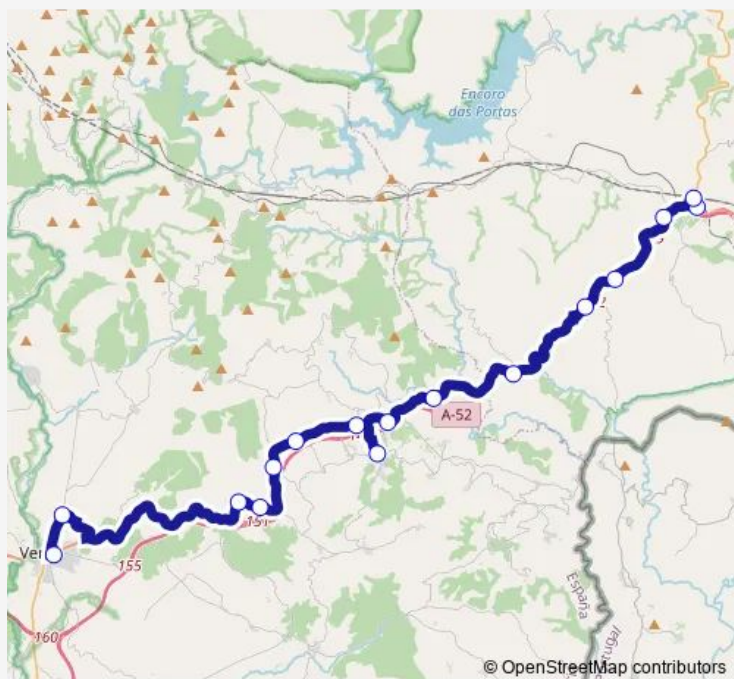

Monday 09:29

Tuesday 09:29

Wednesday 09:29

Thursday 09:29

Friday 09:29

Saturday —

Sunday —

Route info

Direction: Verín E.A.

Stops: 16

Trip Duration: 0 hour 51 min

Xg610043 — Verín E.A.-A Gudiña (Porta de Galicia)

Xg610043 Bus time schedules and route maps are available in an offline PDF at busmaps.com. Use the busmaps.com website to see live bus times, train schedule or subway schedule, and step-by-step directions for all public transit in Rios