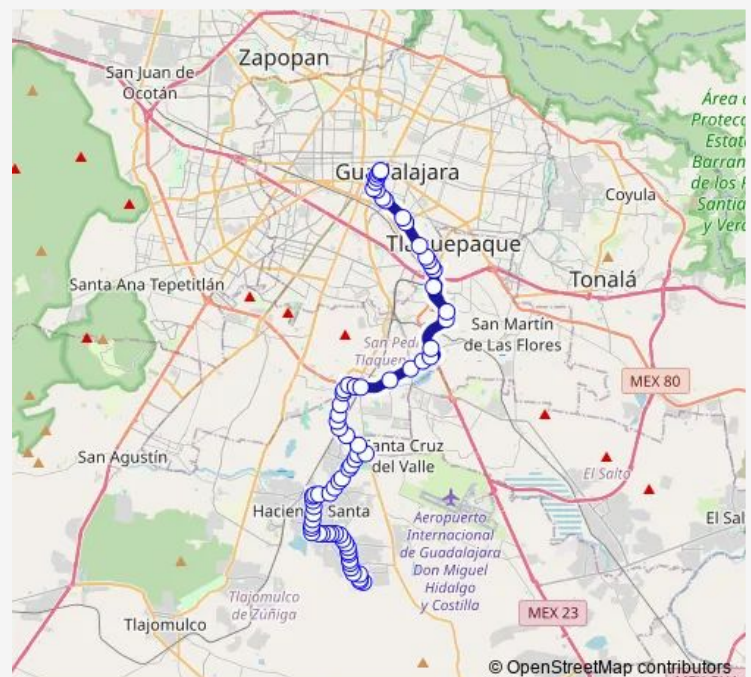

Cerro Santo Tomás

Rio de Janeiro

Rosario

Bldv. Sao Paulo

Camino los Dolores

Circuito Lima

Ecuador

Circuito Rio de Janeiro

Thursday 04:21

Friday 04:21

Saturday 04:21

Sunday 04:20

Route info

Direction: Cerro el Juncal

Stops: 73

Trip Duration: 1 hour 40 min

C111-V3 — Troncal C111-V3 - 176a Chulavista

Circuito El Salvador

Boulevard Honduras

Santa Barbara

Blvd. República de Honduras

Blvrd. Tegucigalpa

Av. Concepción

Reforma

Friday 04:25

Saturday 04:25

Sunday 04:25

Route info

Direction: Calle Degollado

Stops: 77

Trip Duration: 1 hour 37 min

San Antonio