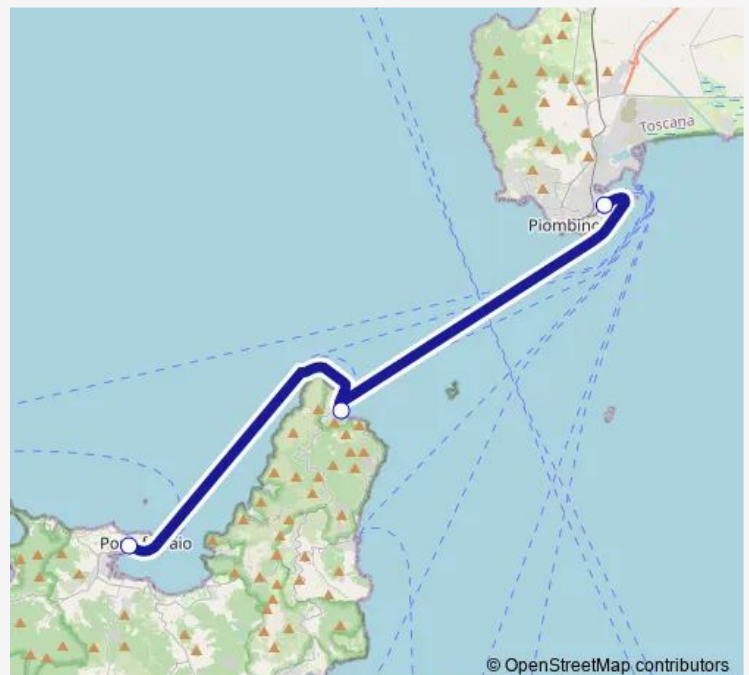

Ferry A2f Portoferraio - Piombino

[Go to website](#)**Direction**

Portoferraio — Piombino

3 stops

[Open route schedule](#)

Portoferraio

Cavo

Piombino

Route schedule

Portoferraio — Piombino

Monday	06:50-18:35
Tuesday	06:50-18:35
Wednesday	06:50-18:35
Thursday	06:50-18:35
Friday	06:50-18:35
Saturday	06:50-18:35
Sunday	06:50-18:35

Route info

Direction: Portoferraio

Stops: 3

Trip Duration: 0 hour 35 min

Direction

Piombino — Portoferraio

3 stops

[Open route schedule](#)

Piombino

Cavo

Portoferraio

Route schedule

Piombino — Portoferraio

Monday	08:40-19:05
Tuesday	08:40-19:05
Wednesday	08:40-19:05
Thursday	08:40-19:05
Friday	08:40-19:05
Saturday	08:40-19:05
Sunday	08:40-19:05

Route info

Direction: Piombino