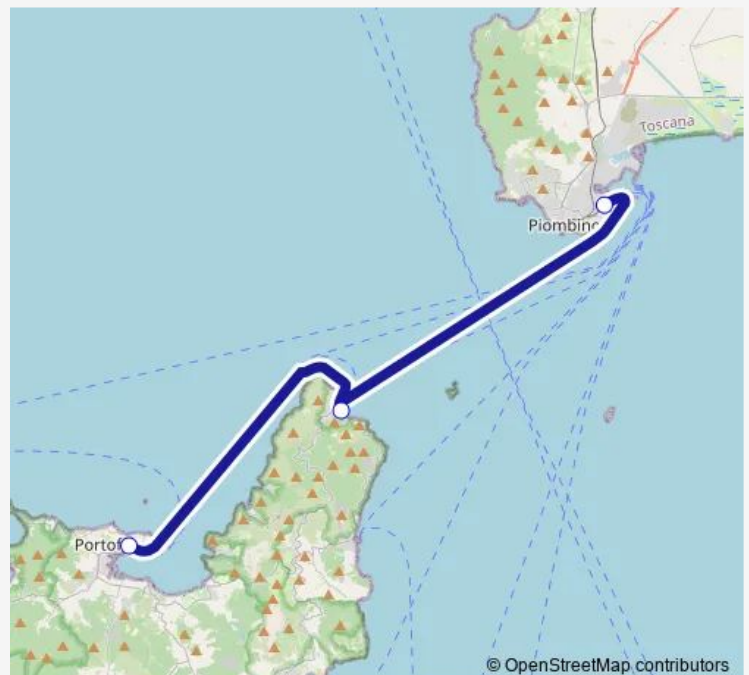

Ferry A2F Portoferraio - Piombino

[Go to website](#)**Direction**

Portoferraio — Piombino

3 stops

[Open route schedule](#)

Portoferraio

Cavo

Piombino

Route schedule

Portoferraio — Piombino

Monday	06:50-18:35
Tuesday	06:50-18:35
Wednesday	06:50-18:35
Thursday	06:50-18:35
Friday	06:50-18:35
Saturday	06:50-18:35
Sunday	06:50-18:35

Route info

Direction: Portoferraio

Stops: 3

Trip Duration: 0 hour 35 min

Direction

Piombino — Portoferraio

3 stops

[Open route schedule](#)

Piombino

Cavo

Portoferraio

Route schedule

Piombino — Portoferraio

Monday	08:40-19:05
Tuesday	08:40-19:05
Wednesday	08:40-19:05
Thursday	08:40-19:05
Friday	08:40-19:05
Saturday	08:40-19:05
Sunday	08:40-19:05

Route info

Direction: Piombino