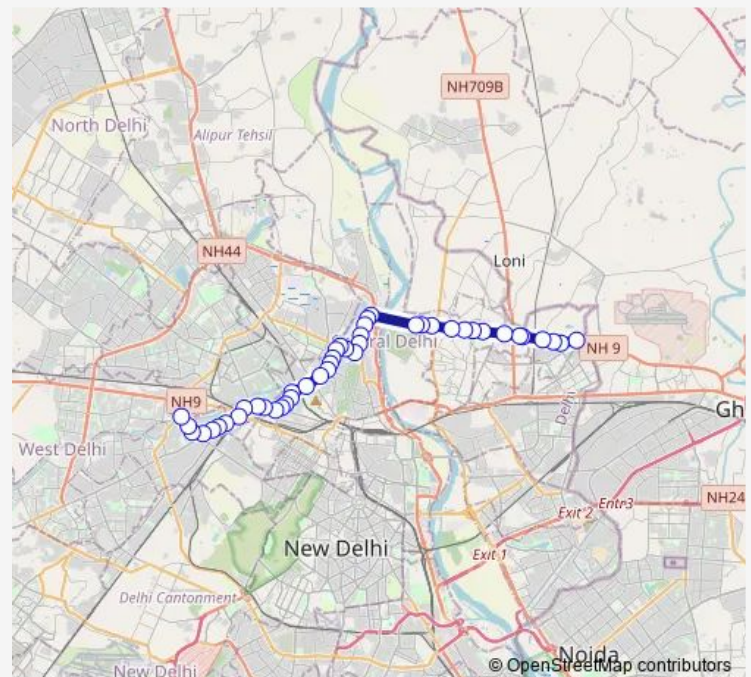

Banarsi Daas Estate Timarpur

Mall Road

Vishwa Vidyalaya Metro Station

Route schedule

Harsh Vihar — Punjabi Bagh Terminal

Monday 10:30-13:54

Tuesday 10:30-13:54

Wednesday 10:30-13:54

Thursday 10:30-13:54

Friday 10:30-13:54

Saturday 10:30-13:54

Sunday 10:30-13:54

Route info

Direction: Harsh Vihar

Stops: 44

Trip Duration: 1 hour 26 min