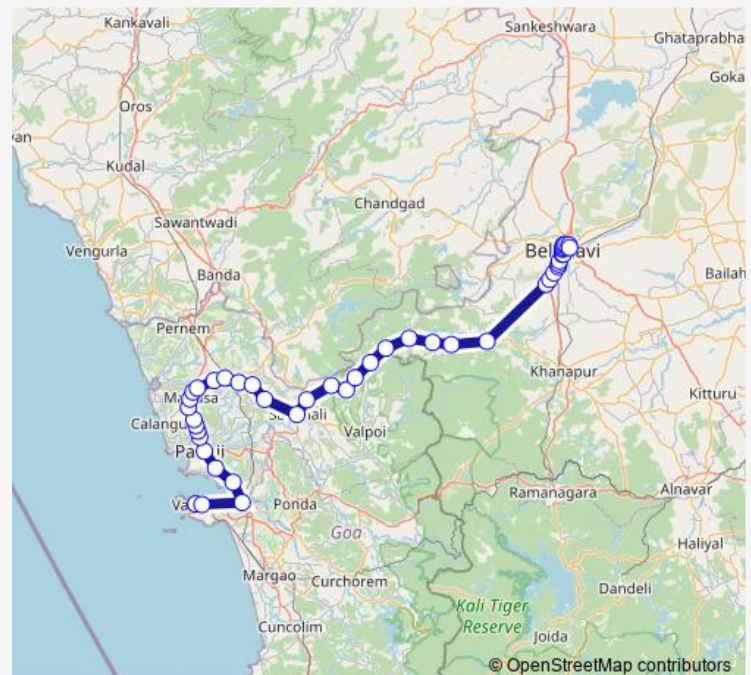

Thursday 06:50-08:00

Friday 06:50-08:00

Saturday 06:50-08:00

Sunday 06:50-08:00

Route info

Direction: Vasco KTC Bus Stand

Stops: 45

Trip Duration: 6 hour 10 min