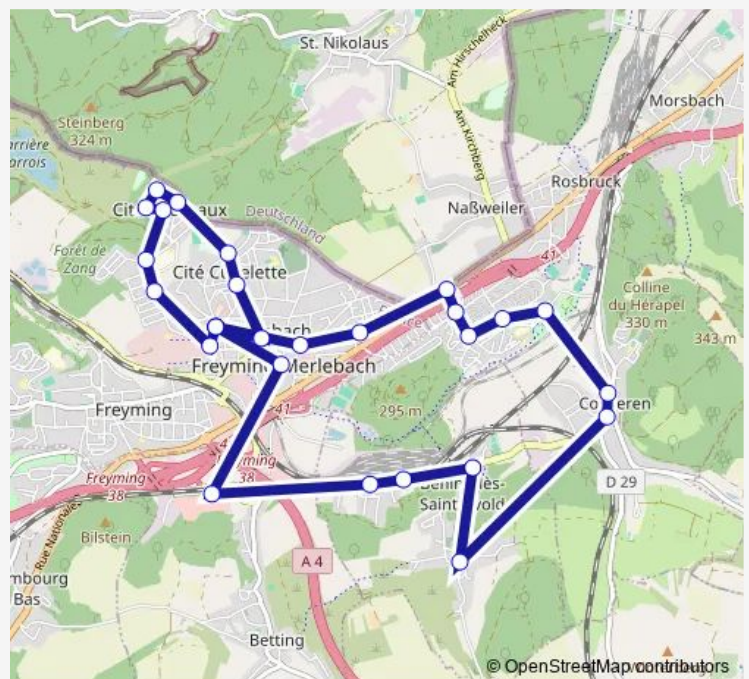

Regional Coach Service 57r164 Freyding-Merlebach

[Go to website](#)

Direction

Freyding-Merlebach - Gare Routiere — Freyding-Merlebach - Gare Routiere

28 stops

[Open route schedule](#)

- Freyding-Merlebach - Gare Routiere
- Freyding-Merlebach - Rue De Civray
- Freyding-Merlebach - Avenue D'Alsace
- Freyding-Merlebach - Place De France
- Freyding-Merlebach - Cite Reumaux / Champagne
- Freyding-Merlebach - Cite Reumaux / 3 Mai
- Freyding-Merlebach - Cite Reumaux / Bretagne
- Freyding-Merlebach - Cite Reumaux / Bourgogne
- Freyding-Merlebach - Cite Hochwald / Hopital
- Freyding-Merlebach - Cite Hochwald / Rue Eugene
- Freyding-Merlebach - Rue Houillere
- Freyding-Merlebach - Gare Routiere
- Freyding-Merlebach - Supermarche
- Freyding-Merlebach - Faubourg
- Cocheren - Belle Roche / Rue Nationale
- Cocheren - Belle Roche / Pont Autoroute
- Cocheren - Belle Roche / Chapelle
- Cocheren - Belle Roche / Chaufferie
- Cocheren - Belle Roche / Rue Du Moulin
- Cocheren - Mairie
- Cocheren - Rue De Bening

Route schedule

Freyding-Merlebach - Gare Routiere — Freyding-Merlebach - Gare Routiere

Monday	08:00-17:05
Tuesday	08:00-17:05
Wednesday	08:00-17:05
Thursday	08:00-17:05
Friday	08:00-17:05
Saturday	08:00-17:05
Sunday	—

Route info

Direction: Freyding-Merlebach - Gare Routiere

Stops: 28

Trip Duration: 0 hour 47 min

57r164 — Merlebach / Freyding Merlebach

Bening-LES-Saint-Avoid - Fontaine

Bening-LES-Saint-Avoid - Croisement

Bening-LES-Saint-Avoid - Catenaire

Bening-LES-Saint-Avoid - Gare Sncf

Betting - Centre Leclerc

Freyming-Merlebach - Hotel De Ville

Freyming-Merlebach - Gare Routiere

57r164 Regional Coach Service time schedules and route maps are available in an offline PDF at busmaps.com. Use the busmaps.com website to see live bus times, train schedule or subway schedule, and step-by-step directions for all public transit in Saarbruecken