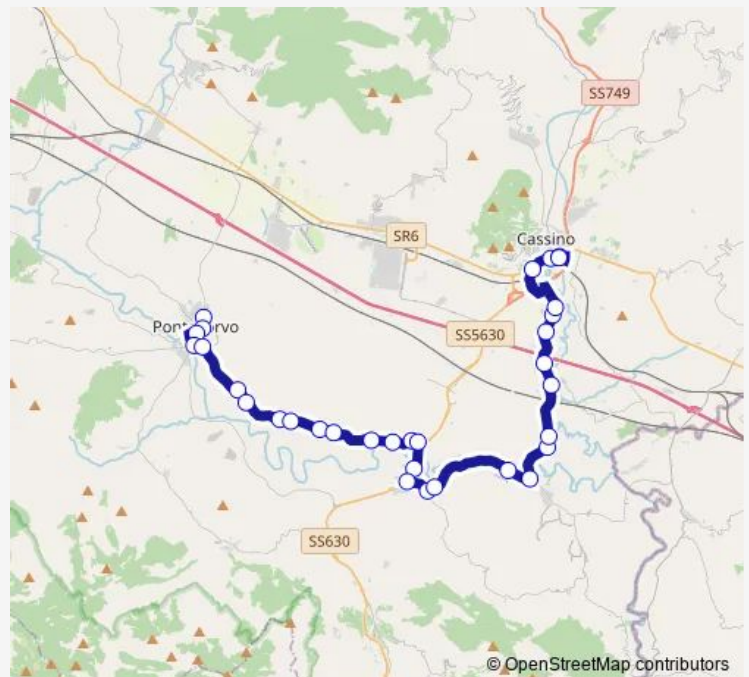

SAN GIORGIO | Via Sant'Apollinare # f8163

SANT'APOLLINARE | Via Pantanelle # f8164

Route schedule

PONTECORVO | Via 24 Maggio Via Sacro Cuore # f7165
 — Cassino | Viale Garigliano Via Volturno # f4412

Monday	13:10
Tuesday	13:10
Wednesday	13:10
Thursday	13:10
Friday	13:10
Saturday	—
Sunday	—

Route info

Direction: PONTECORVO | Via 24 Maggio Via Sacro Cuore # f7165

Stops: 32

Trip Duration: 0 hour 45 min

Pontecorvo - Cassino # Cs163d

SANT'APOLLINARE | Cimitero # f8224

CASSINO | Via Santi Via Giunture # f8245