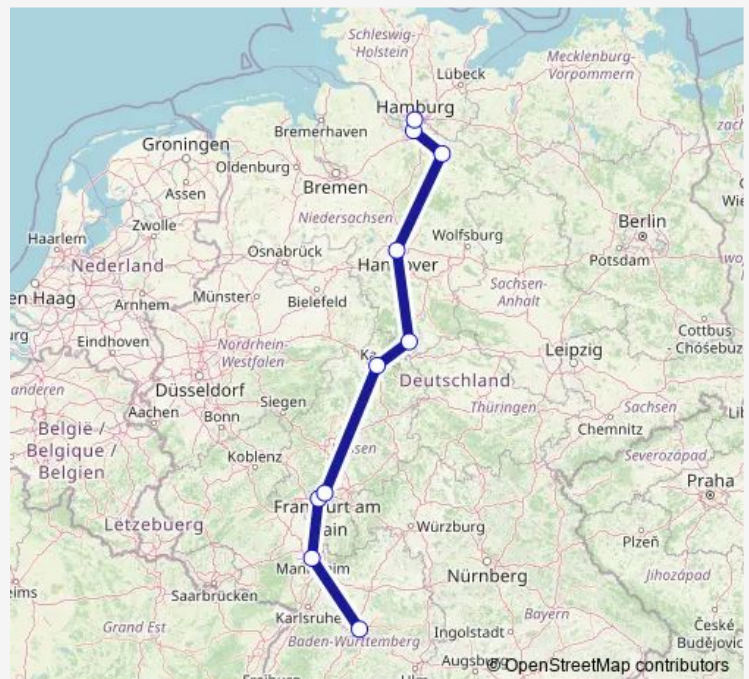

Frankfurt(M) Flughafen Fernbf

Frankfurt(Main)Hbf

Kassel-Wilhelmshöhe

Göttingen

Hannover Hbf

Lüneburg

Hamburg-Harburg

Hamburg Hbf

Route schedule

Stuttgart Hbf — Hamburg Hbf

Monday —

Tuesday 15:24

Wednesday —

Thursday —

Friday —

Saturday —

Sunday —

Route info

Direction: Stuttgart Hbf

Stops: 10

Trip Duration: 5 hour 18 min

■ ICE 574

Direction

Stuttgart Hbf — Hamburg-Altona

Hannover Hbf

Lüneburg

Hamburg Hbf

Hamburg Dammtor

Hamburg-Altona

Route schedule

Stuttgart Hbf — Hamburg-Altona

Monday