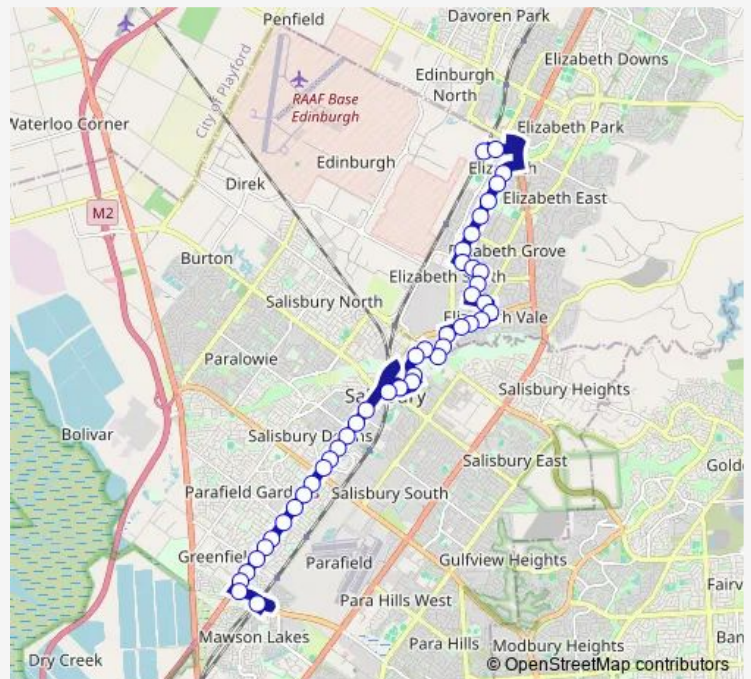

Stop 54A John Rice Ave - South East side

Stop 54 John Rice Ave - South East side

Stop 53C John Rice Ave - South East side

Stop 53B Jarvis Rd - East side

Stop 53A Jarvis Rd - South East side

Stop 53 Jarvis Rd - South East side

Route schedule

Zone A Elizabeth Interchange — Zone D Mawson Interchange

Monday 09:21-22:21

Tuesday 09:21-22:21

Wednesday 09:21-22:21

Thursday 09:21-22:21

Friday 09:21-22:21

Saturday 06:24-23:26

Sunday 07:24-21:24

Route info

Direction: Zone A Elizabeth Interchange

Stops: 44

Trip Duration: 0 hour 40 min

224m — Elizabeth Interchange to Mawson Interchange **BusMaps**

Stop 52A Porter St - South West side

Stop 52 Commercial Rd - South East side

Stop 51 Commercial Rd - North East side

Stop 50/A John St - South side

Stop 49 Church St - West side

Zone I Salisbury Interchange - East Side

Stop 46 Salisbury Hwy - East side