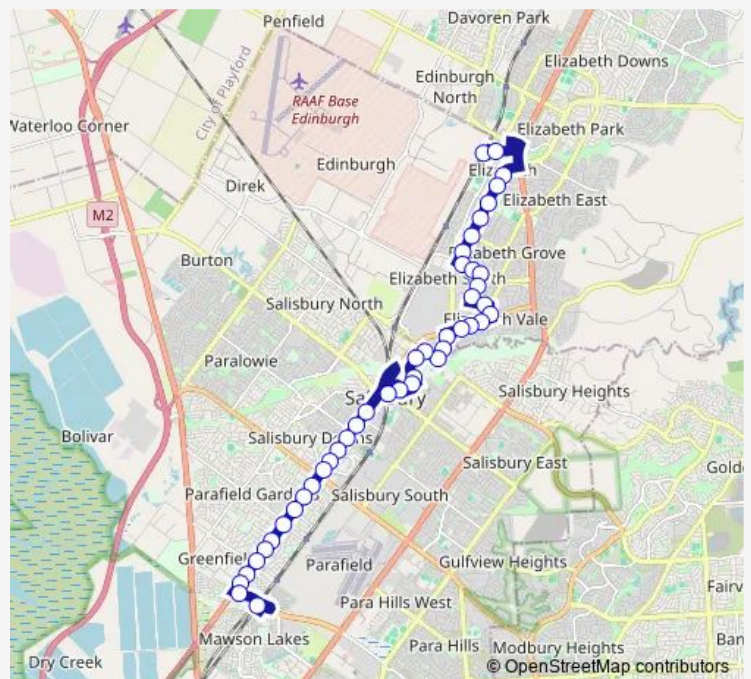

Stop 54A John Rice Ave - South East side

Stop 54 John Rice Ave - South East side

Stop 53C John Rice Ave - South East side

Stop 53B Jarvis Rd - East side

Stop 53A Jarvis Rd - South East side

Stop 53 Jarvis Rd - South East side

Route schedule

Zone C Elizabeth Interchange — Zone D Mawson Interchange

Monday 09:21-22:20

Tuesday 09:21-22:20

Wednesday 09:21-22:20

Thursday 09:21-22:20

Friday 09:21-22:20

Saturday 06:24-23:25

Sunday 07:24-21:23

Route info

Direction: Zone C Elizabeth Interchange

Stops: 44

Trip Duration: 0 hour 47 min

224M — Elizabeth Interchange to Mawson Interchange **BusMaps**

Stop 52A Porter St - South West side

Stop 52 Commercial Rd - South East side

Stop 51 Commercial Rd - North East side

Stop 50/A John St - South side

Stop 49 Church St - West side

Zone I Salisbury Interchange - East Side

Stop 46 Salisbury Hwy - East side