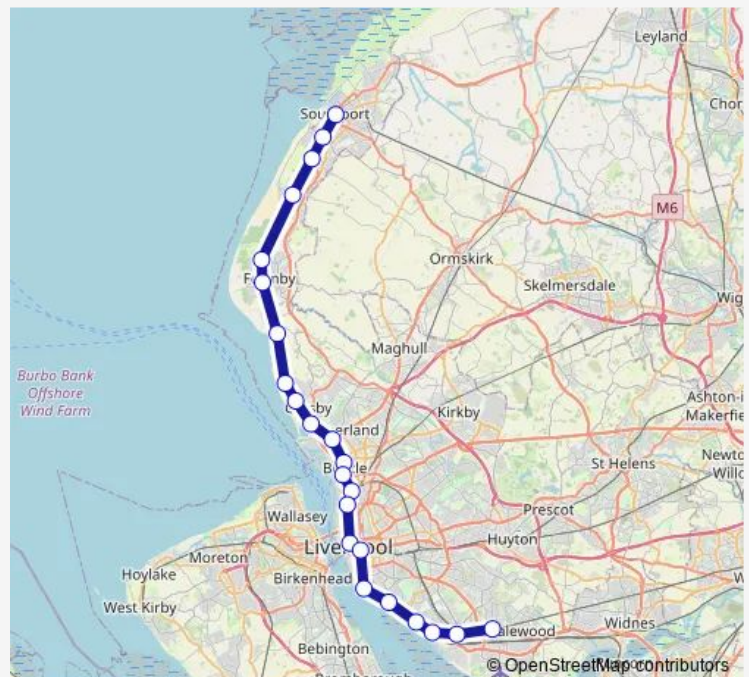

Freshfield

Formby

Hightown

Hall Road

Blundellsands & Crosby

Waterloo (Merseyside)

Seaforth & Litherland

Bootle New Strand

### Route schedule

Southport — Hunts Cross

Monday 05:38-22:58

Tuesday 05:38-22:58

Wednesday 05:38-22:58

Thursday 05:38-22:58

Friday 05:38-22:58

Saturday 05:38-22:58

### Route info

Direction: Southport

Stops: 23

Trip Duration: 1 hour 4 min

■ Me:Sop->Hnx — ME train service from SOP to Hnx

Liverpool South Parkway

Hunts Cross

Me:Sop->Hnx Rail time schedules and route maps are available in an offline PDF at [busmaps.com](https://busmaps.com). Use the [busmaps.com](https://busmaps.com) website to see live bus times, train schedule or subway schedule, and step-by-step directions for all public transit in Liverpool