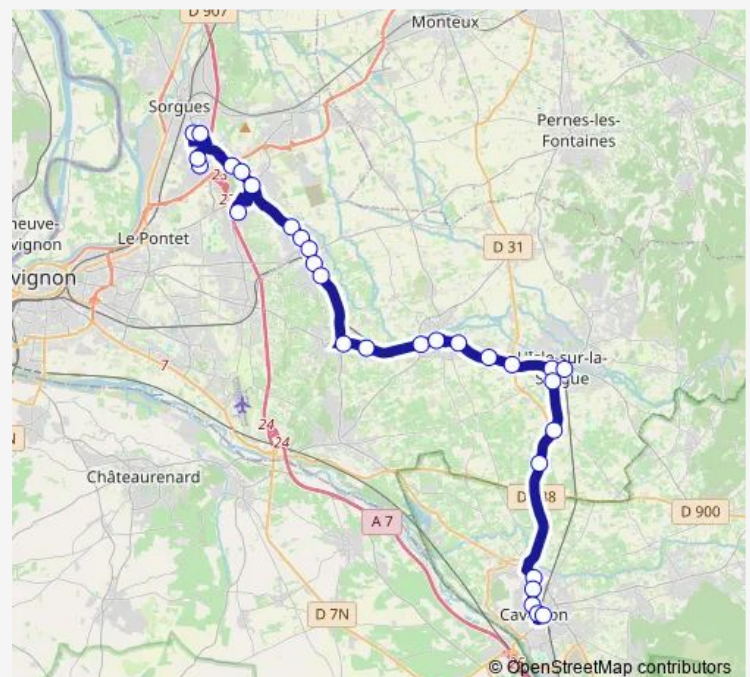

Velorgues

Route schedule

Saint Tronquet — Gare Routière - SnCF

Monday 17:05

Tuesday 17:05

Wednesday —

Thursday 17:05

Friday —

Saturday —

Sunday —

Route info

Direction: Saint Tronquet

Stops: 27

Trip Duration: 0 hour 48 min

Les Jonquiers

Libération

Clémenceau

Jean-Bastide/Hôpital

Victor Hugo

Gare Routière - Sncf

Direction

Saint Tronquet — Gare Routière - Sncf

27 stops

[Open route schedule](#)

—

Route info

Direction: Saint Tronquet

Stops: 27

Trip Duration: 0 hour 55 min

Victor Hugo

Gare Routière - Sncf

Direction