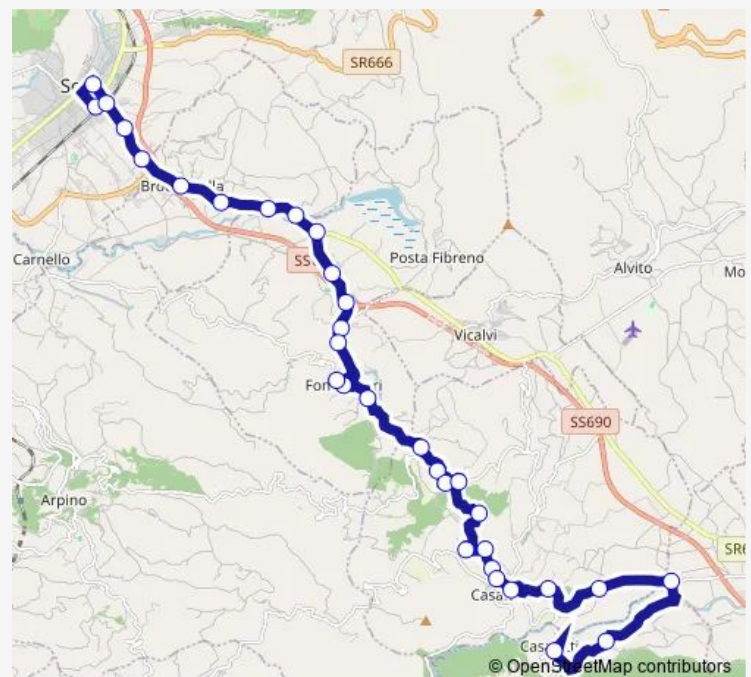

Wednesday 14:25

Thursday 14:25

Friday 14:25

Saturday 14:25

Sunday —

Route info

Direction: Sora | Stazione FS # f5890

Stops: 32

Trip Duration: 0 hour 40 min

Sora - Casalattico # Ar895d

CASALVIERI | Scioca # f7633

CASALVIERI | Via Fontechiari (Km 9) # f7634

CASALVIERI | Caronte # f7635

CASALVIERI | Via Baccari # f7636

CASALVIERI | Via Santa Maria # f7637