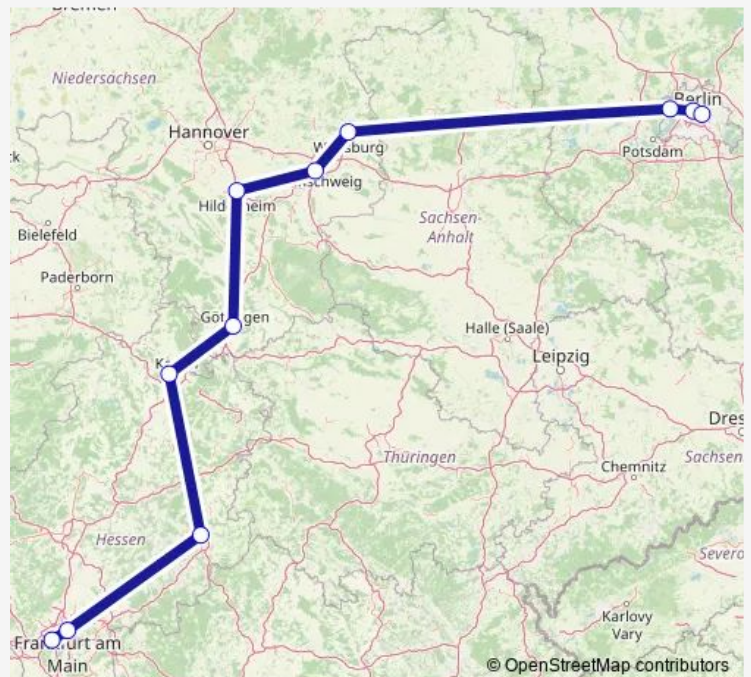

Rail ICE 1692

[Go to website](#)

Direction

Frankfurt(M) Flughafen Fernbf — Berlin Ostbahnhof

11 stops

[Open route schedule](#)

Frankfurt(M) Flughafen Fernbf

Frankfurt(Main)Süd

Fulda

Kassel-Wilhelmshöhe

Göttingen

Hildesheim Hbf

Braunschweig Hbf

Wolfsburg Hbf

Berlin-Spandau

Berlin Hbf (tief)

Berlin Ostbahnhof

Route schedule

Frankfurt(M) Flughafen Fernbf — Berlin Ostbahnhof

| | |
|-----------|-------|
| Monday | 18:09 |
| Tuesday | 18:09 |
| Wednesday | 18:09 |
| Thursday | 18:09 |
| Friday | 18:09 |
| Saturday | — |
| Sunday | 18:09 |

Route info

Direction: Frankfurt(M) Flughafen Fernbf

Stops: 11

Trip Duration: 4 hour 38 min

■ ICE 1692

ICE 1692 Rail time schedules and route maps are available in an offline PDF at busmaps.com. Use the busmaps.com website to see live bus times, train schedule or subway schedule, and step-by-step directions for all public transit in Berlin